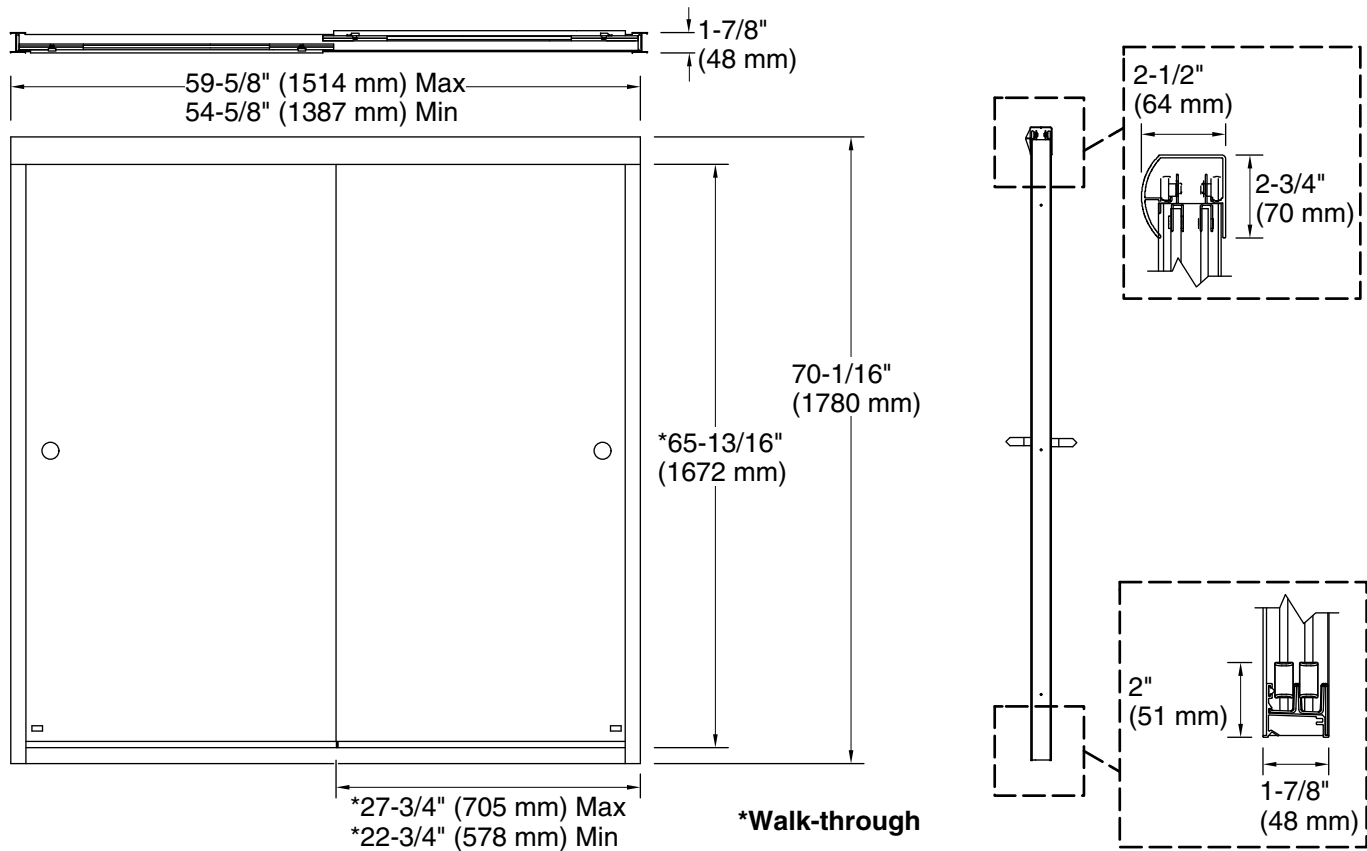

### Technical Information

All product dimensions are nominal.

Installation type: For shower base installation

Opening Width - Min: 54-5/8" (1387 mm)

Opening Width - Max: 59-5/8" (1514 mm)

Walk-through - Min: 22-15/16" (583 mm)

Walk-through - Max: 27-15/16" (710 mm)

Base-To-Wall Radius 1/2" (13 mm)

– Max:

Glass thickness: 1/4" (6 mm)

Glass coating: CleanCoat®

### Notes

Install this product according to the installation guide.

The vertical opening should be a minimum of 72-7/16" (1840 mm) to allow for installation clearance.