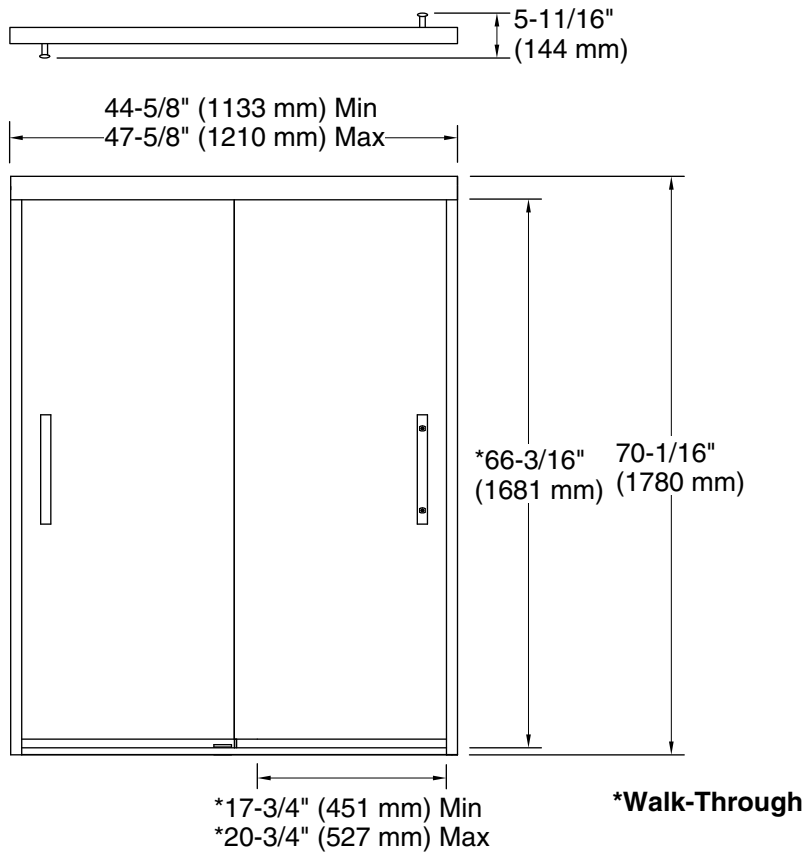

Technical Information

All product dimensions are nominal.

Installation type: For shower base installation

Opening style: Sliding/Bypass

Opening Width - Min: 44-5/8" (1133 mm)

Opening Width - Max: 47-5/8" (1210 mm)

Walk-through - Min: 17-3/4" (451 mm)

Walk-through - Max: 20-3/4" (527 mm)

Base-To-Wall Radius 5/8" (16 mm)

– Max:

Glass thickness: 5/16" (8 mm)

Glass coating: CleanCoat®

Notes

Install this product according to the installation guide.

NOTICE: The vertical opening should be a minimum of 72" (1829 mm) to allow clearance for installation.