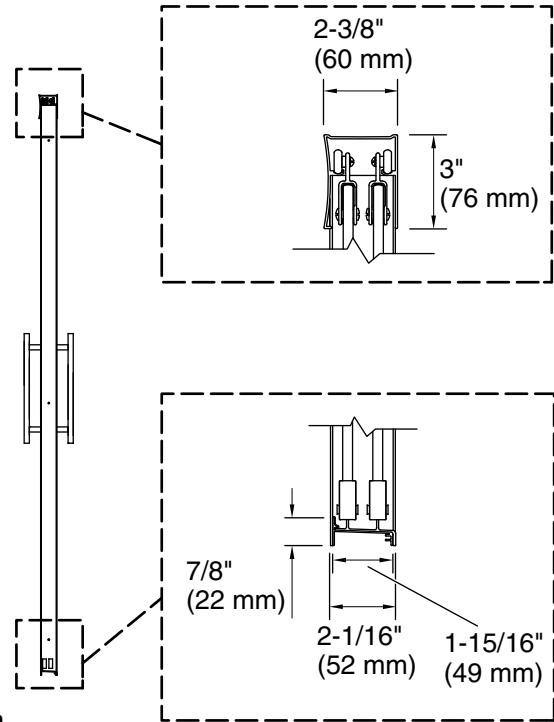

Technical Information

All product dimensions are nominal.

Installation type: For shower base installation

Opening style: Sliding/Bypass

Opening Width - Min: 44-5/8" (1133 mm)

Opening Width - Max: 47-5/8" (1210 mm)

Walk-through - Min: 17-3/4" (451 mm)

Walk-through - Max: 20-3/4" (527 mm)

Base-To-Wall Radius 5/8" (16 mm)

– Max:

Glass thickness: 5/16" (8 mm)

Glass coating: CleanCoat®

Notes

Install this product according to the installation guide.

NOTICE: The vertical opening should be a minimum of 72" (1829 mm) to allow clearance for installation.