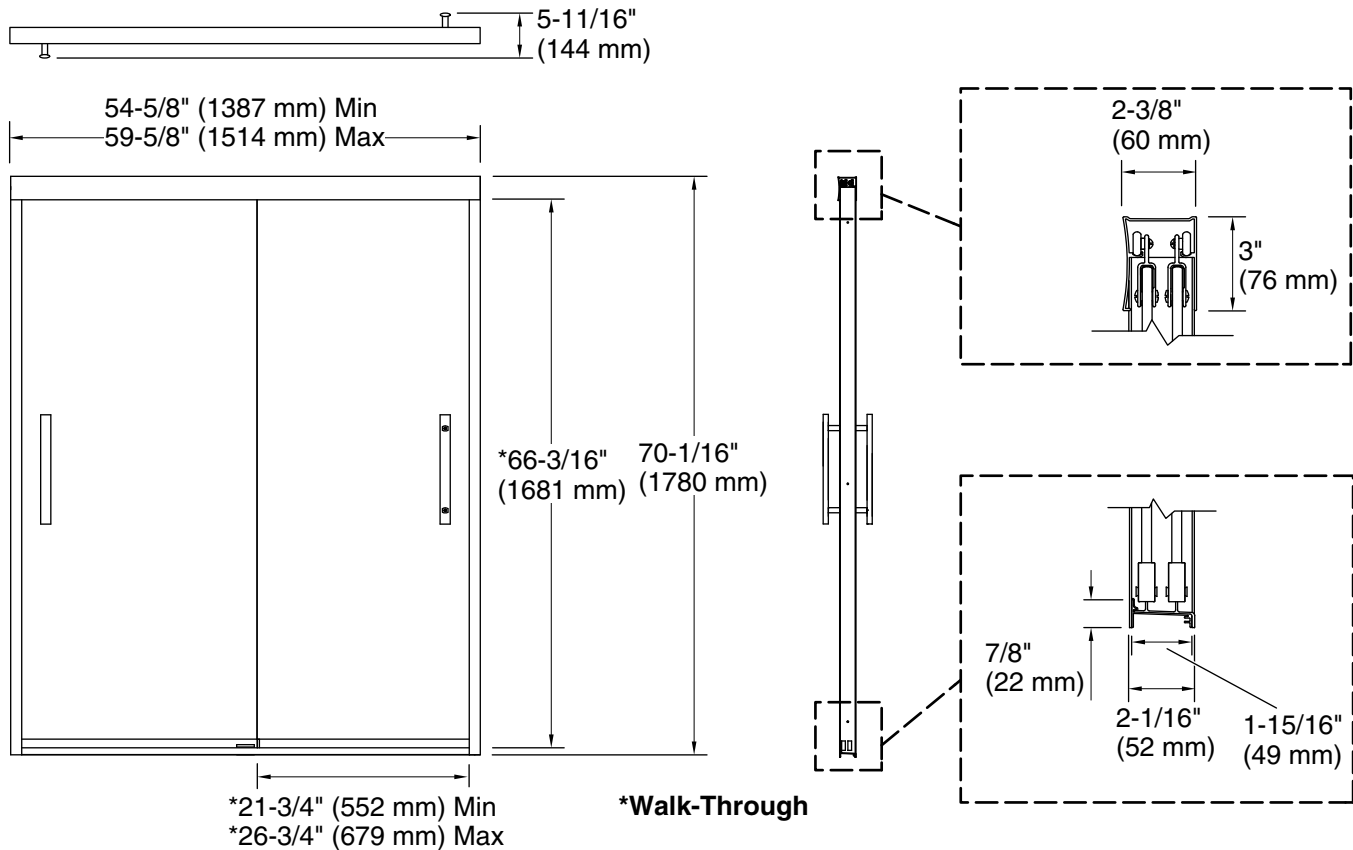

Finesse™ Peak®

Frameless sliding shower door
547808-59

Features

- Frameless.
- 5/16" (8 mm) thick tempered glass.
- CleanCoat® nanotechnology provides a smooth, nonstick surface to help prevent buildup of water stains, bacteria and mildew on your glass, to make it easy to clean and keep it looking like new.
- Vertical blade handles complete the look of this door.

Technical Information

All product dimensions are nominal.

Frame material: Aluminum

Installation type: For shower base installation

Opening style: Sliding/Bypass

Opening Width - Min: 54-5/8" (1387 mm)

Opening Width - Max: 59-5/8" (1514 mm)

Walk-through - Min: 21-3/4" (552 mm)

Walk-through - Max: 26-3/4" (679 mm)

Base-To-Wall Radius 5/8" (16 mm)

– Max:

Glass thickness: 5/16" (8 mm)

Notes

Install this product according to the installation guide.

NOTICE: The vertical opening should be a minimum of 72" (1829 mm) to allow clearance for installation.