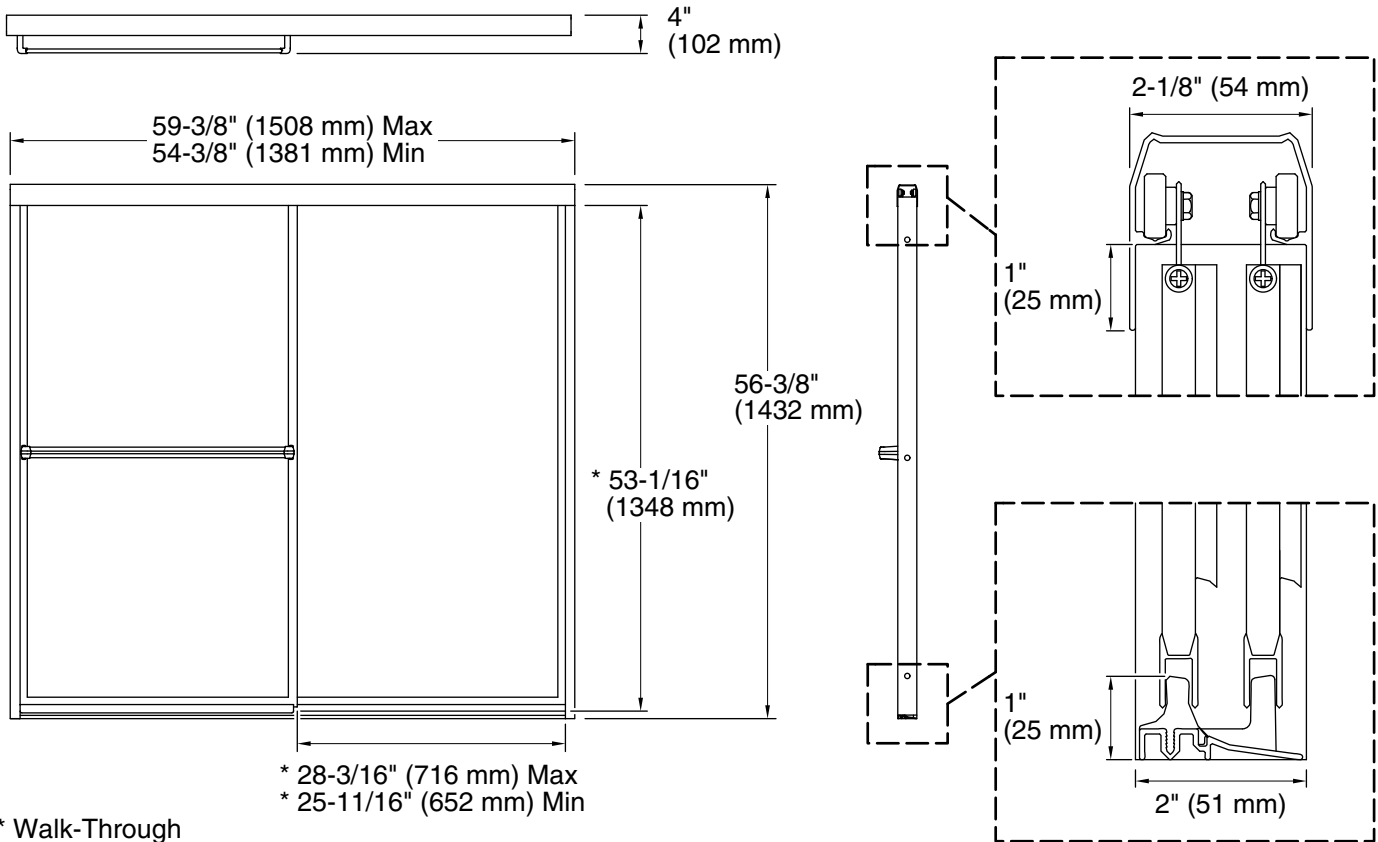

Prevail®

Framed sliding shower door
572005-59

Features

- 3/16" glass.
- ComforTrack technology.
- Exterior towel bar.
- Out-of-plumb adjustability.
- Tempered glass ensures maximum safety and durability.

8-22-2020 10:25 - US/CA

Technical Information

All product dimensions are nominal.

Installation type: For bath installation

Opening style: Sliding/Bypass

Opening Width - Min: 54-3/8" (1381 mm)

Opening Width - Max: 59-3/8" (1508 mm)

Walk-through - Min: 25-11/16" (652 mm)

Walk-through - Max: 28-3/16" (716 mm)

Base-To-Wall Radius 5/8" (16 mm)

- Max:

Glass thickness: 3/16" (5 mm)

Notes

Install this product according to the installation guide.