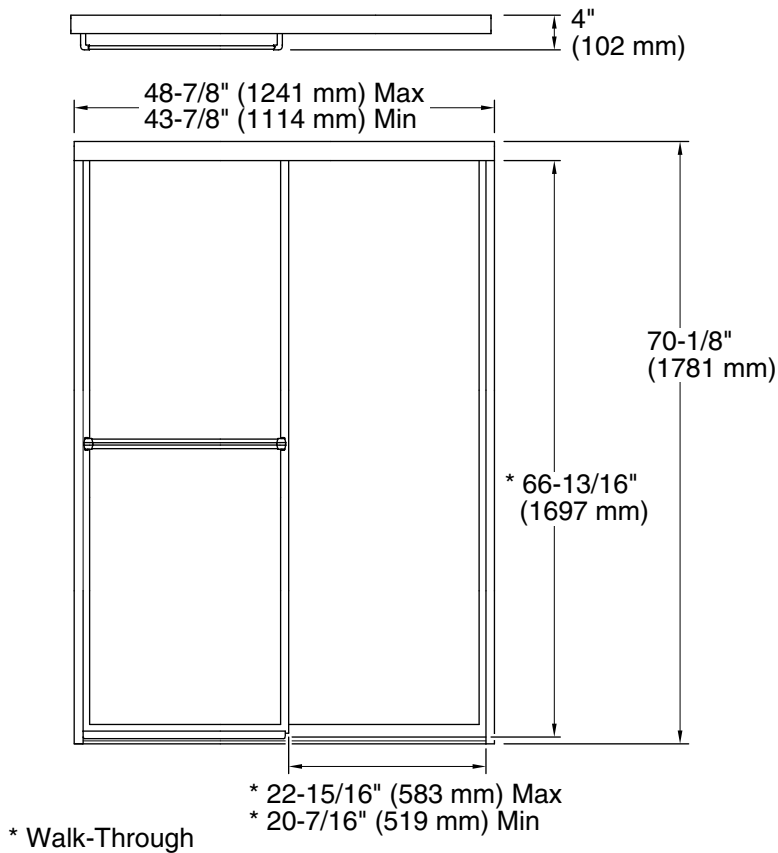

Prevail®

Framed sliding shower door
572075-48

Features

- 3/16" glass.
- ComforTrack technology.
- Exterior towel bar.
- Out-of-plumb adjustability.
- Tempered glass ensures maximum safety and durability.

Technical Information

All product dimensions are nominal.

Installation type: For shower base installation

Opening style: Sliding/Bypass

Opening Width - Min: 43-7/8" (1114 mm)

Opening Width - Max: 48-7/8" (1241 mm)

Walk-through - Min: 20-7/16" (519 mm)

Walk-through - Max: 22-15/16" (583 mm)

Base-To-Wall Radius 5/8" (16 mm)

– Max:

Glass thickness: 3/16" (5 mm)

Notes

Install this product according to the installation guide.