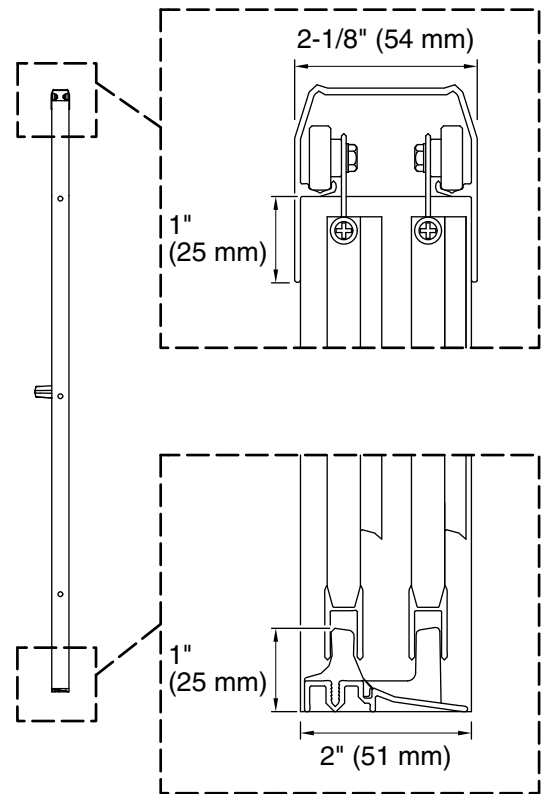

Prevail®

Framed sliding shower door
572075-48

Features

- 3/16" glass.
- ComforTrack technology.
- Exterior towel bar.
- Out-of-plumb adjustability.
- Tempered glass ensures maximum safety and durability.

Technical Information

All product dimensions are nominal.

Installation type: For shower base installation

Opening style: Sliding/Bypass

Opening Width - Min: 43-7/8" (1114 mm)

Opening Width - Max: 48-7/8" (1241 mm)

Walk-through - Min: 20-7/16" (519 mm)

Walk-through - Max: 22-15/16" (583 mm)

Base-To-Wall Radius 5/8" (16 mm)

– Max:

Glass thickness: 3/16" (5 mm)

Notes

Install this product according to the installation guide.