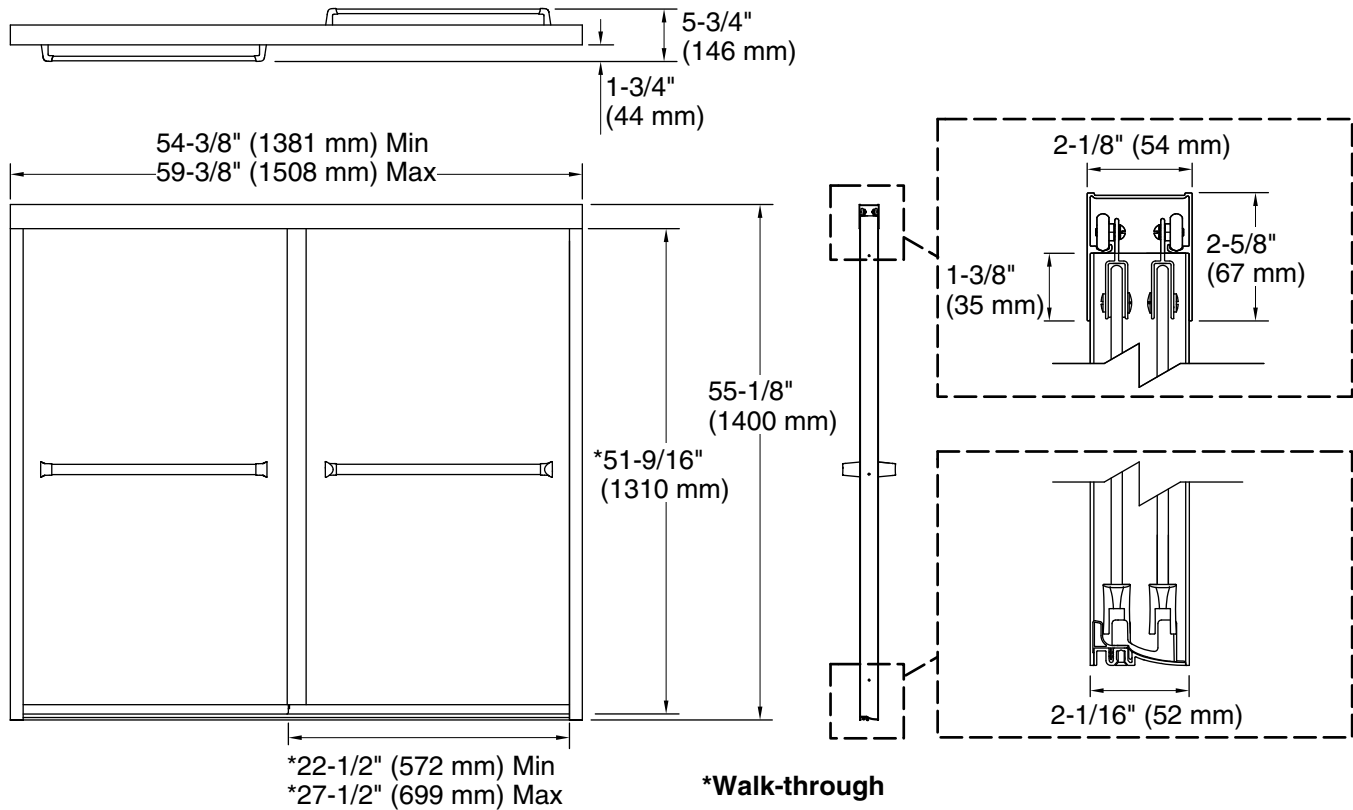

### Installation

- Fits opening widths 54-3/8" – 59-3/8".
- Out-of-plumb adjustability allows for simpler installation.
- Door can be installed to open to the left or right to suit your bathroom layout.
- For residential use only.
- Not for use in hospitality.

### Technical Information

All product dimensions are nominal.

Installation type: For bath installation

Opening style: Sliding/Bypass

Opening Width - Min: 54-3/8" (1381 mm)

Opening Width - Max: 59-3/8" (1508 mm)

Walk-through - Min: 22-1/2" (572 mm)

Walk-through - Max: 27-1/2" (698 mm)

Base-To-Wall Radius 5/8" (16 mm)

- Max:

Glass thickness: 1/4" (6 mm)

Glass coating: CleanCoat®