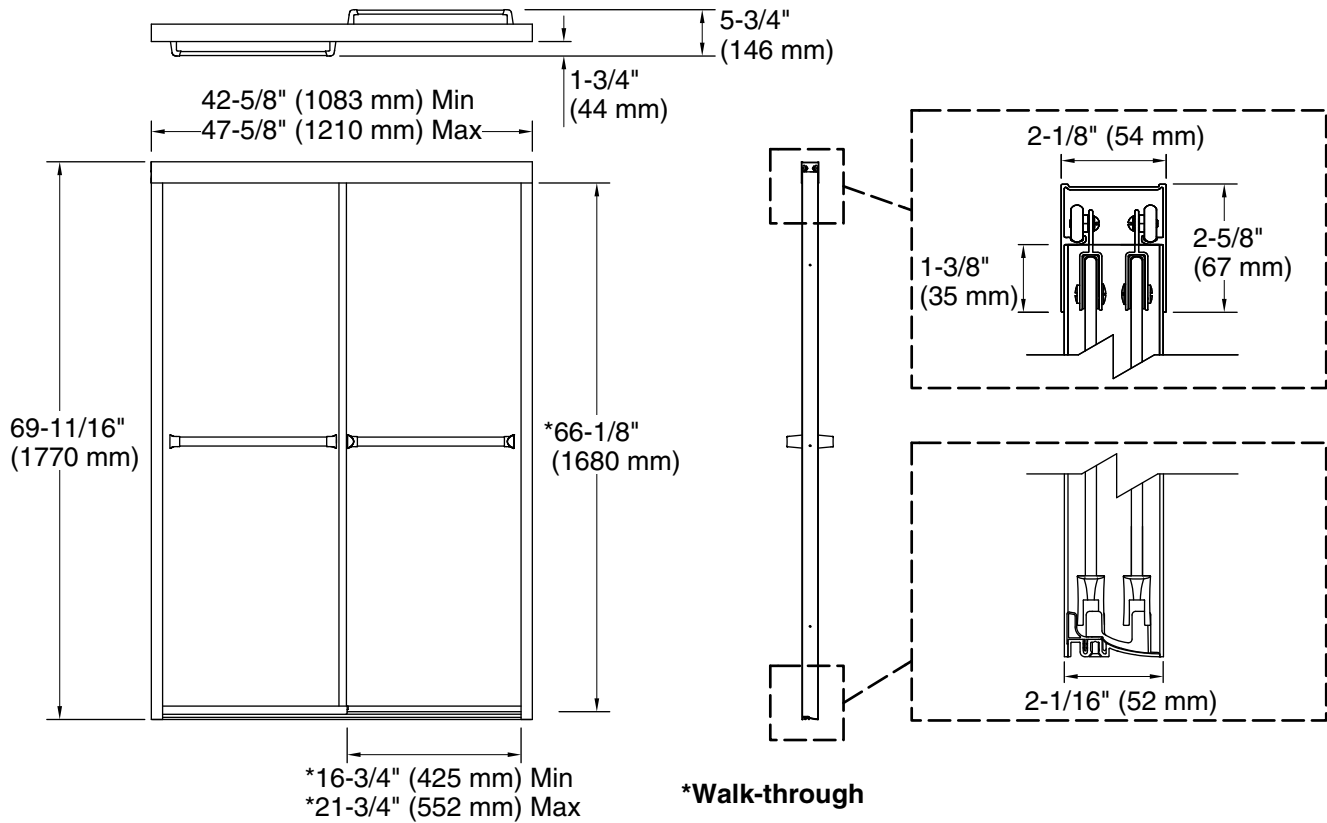

Material

- Frameless, 1/4" (6 mm) thick tempered glass.
- Anodized aluminum prevents rusting and corrosion.

Technology

- Inside and outside towel bars complete the look of this door.

Installation

- Fits opening widths 42-5/8" - 47-5/8" (1083 - 1210 mm).
- Out-of-plumb adjustability allows for simpler installation.
- Door can be installed to open to the left or right to suit your bathroom layout.
- For residential use only.
- Not for use in hospitality.

Technical Information

All product dimensions are nominal.

| | |
|----------------------|------------------------------------------------------------|
| Installation type: | For shower base installation, For shower base installation |
| Opening style: | Sliding/Bypass |
| Opening Width - Min: | 42-5/8" (1083 mm) |
| Opening Width - Max: | 47-5/8" (1210 mm) |
| Walk-through - Min: | 16-3/4" (425 mm) |
| Walk-through - Max: | 21-3/4" (552 mm) |
| Base-To-Wall Radius | 5/8" (16 mm) |
| - Max: | |
| Glass thickness: | 1/4" (6 mm) |
| Glass coating: | CleanCoat® |