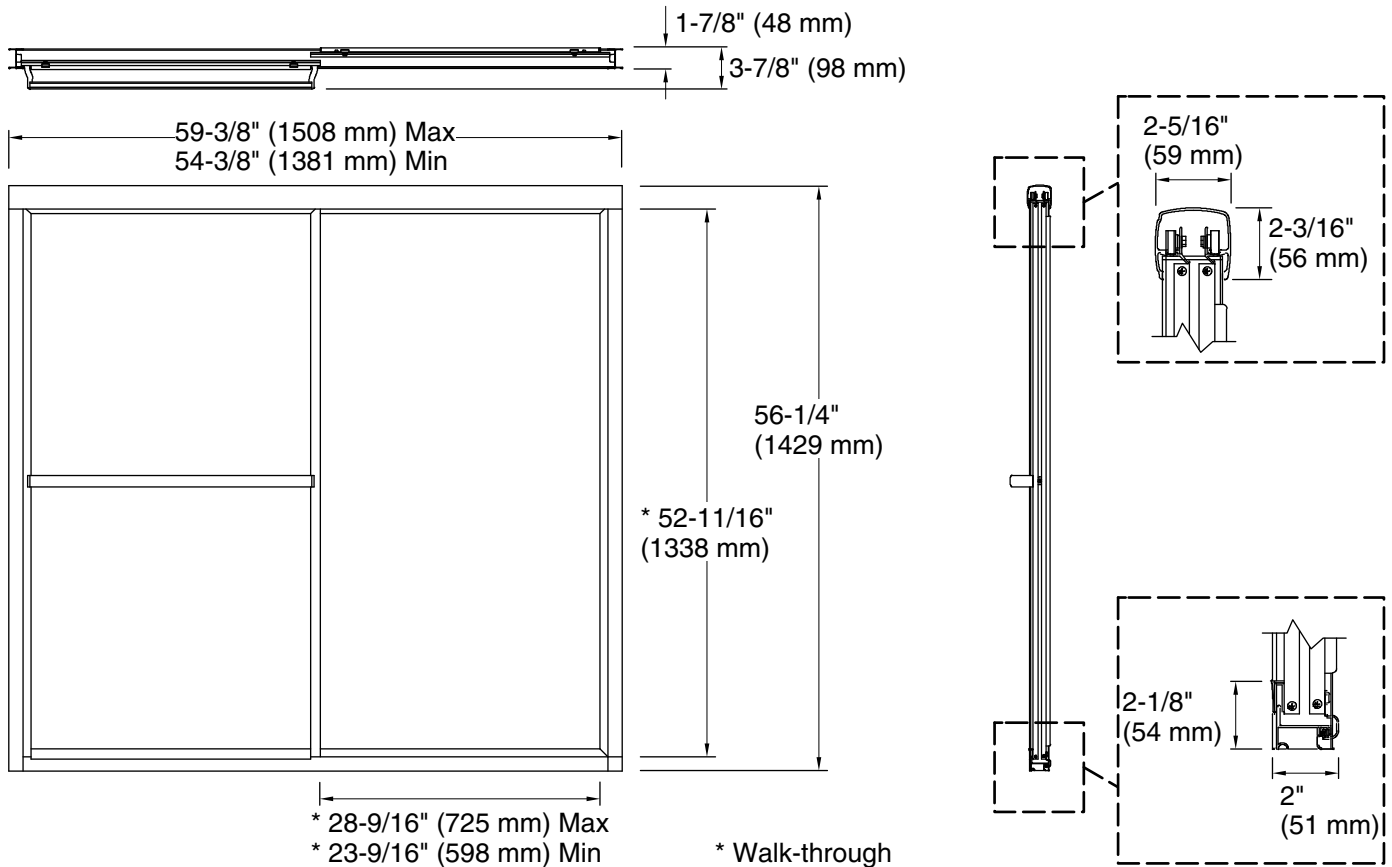

Deluxe

Framed sliding bath door

5900-59

Features

- Framed, 1/8" (3 mm) thick tempered glass.
- Towel bar.
- Out-of-plumb adjustability.
- Tempered glass ensures maximum safety and durability.
- Anodized aluminum prevents rusting and corrosion.

	S	Silver
--	---	--------

Available Glass Options

Code	Description
------	-------------

	Clear
--	-------

Technical Information

All product dimensions are nominal.
 Installation type: For bath installation
 Opening Width - Min: 54-3/8" (1381 mm)
 Opening Width - Max: 59-3/8" (1508 mm)
 Walk-through - Min: 23-9/16" (598 mm)
 Walk-through - Max: 28-9/16" (725 mm)
 Base-To-Wall Radius 1/2" (13 mm)
 - Max:
 Glass thickness: 1/8" (3 mm)

Notes

Install this product according to the installation guide.
 The vertical opening should be a minimum of 57-11/16" (1465 mm) to allow for installation clearance.