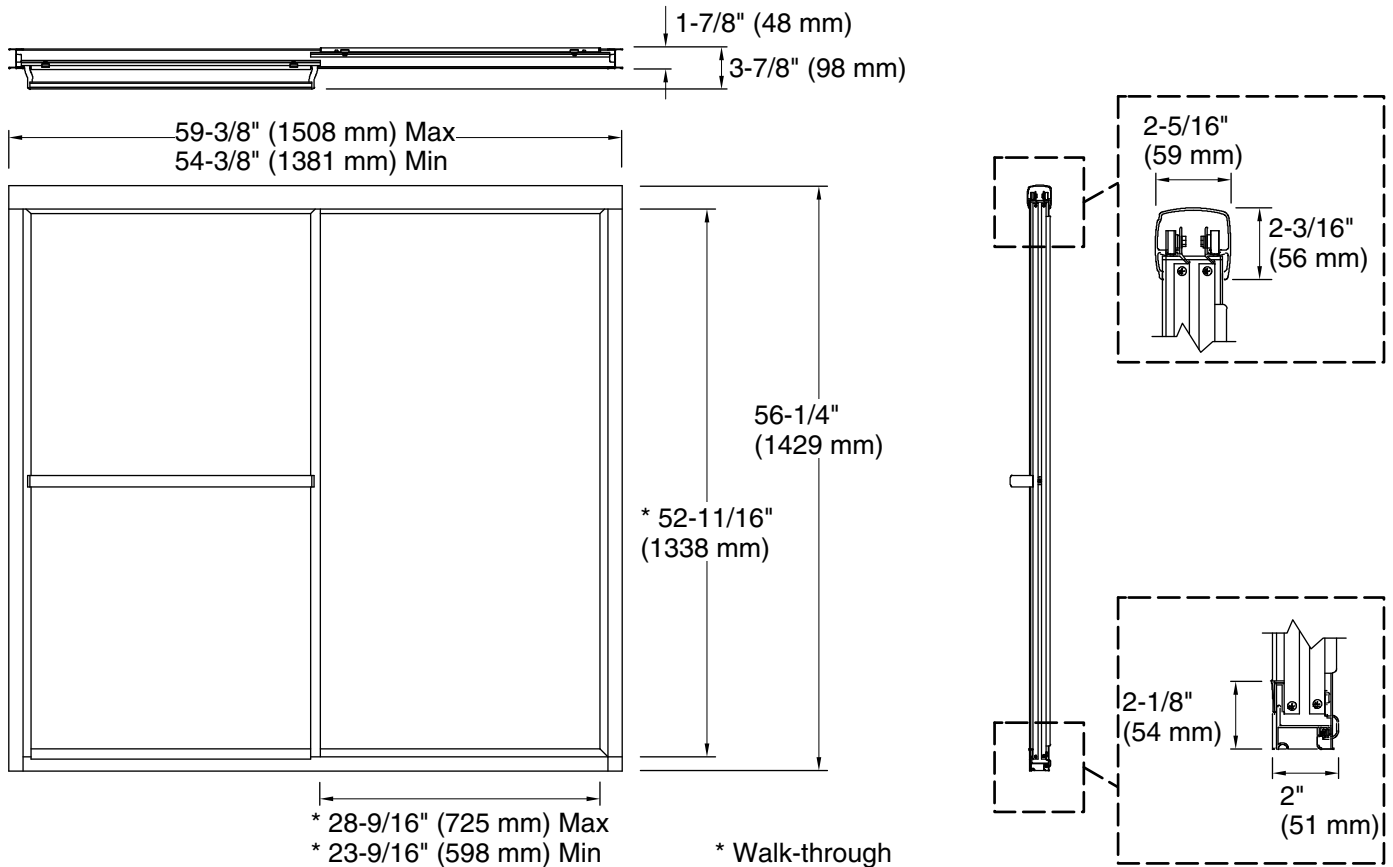

Deluxe

Framed sliding bath door

5905-59

Features

- Framed, 1/8" (3 mm) thick tempered glass.
- Towel bar.
- Out-of-plumb adjustability.
- Tempered glass ensures maximum safety and durability.
- Anodized aluminum prevents rusting and corrosion.

N	Nickel
S	Silver

Available Glass Options

Code	Description
------	-------------

	Birchwood®
	Templar™

Technical Information

All product dimensions are nominal.
 Installation type: For bath installation
 Opening Width - Min: 54-3/8" (1381 mm)
 Opening Width - Max: 59-3/8" (1508 mm)
 Walk-through - Min: 23-9/16" (598 mm)
 Walk-through - Max: 28-9/16" (725 mm)
 Base-To-Wall Radius 1/2" (13 mm)
 – Max:
 Glass thickness: 1/8" (3 mm)

Notes

Install this product according to the installation guide.
 The vertical opening should be a minimum of 57-11/16" (1465 mm) to allow for installation clearance.