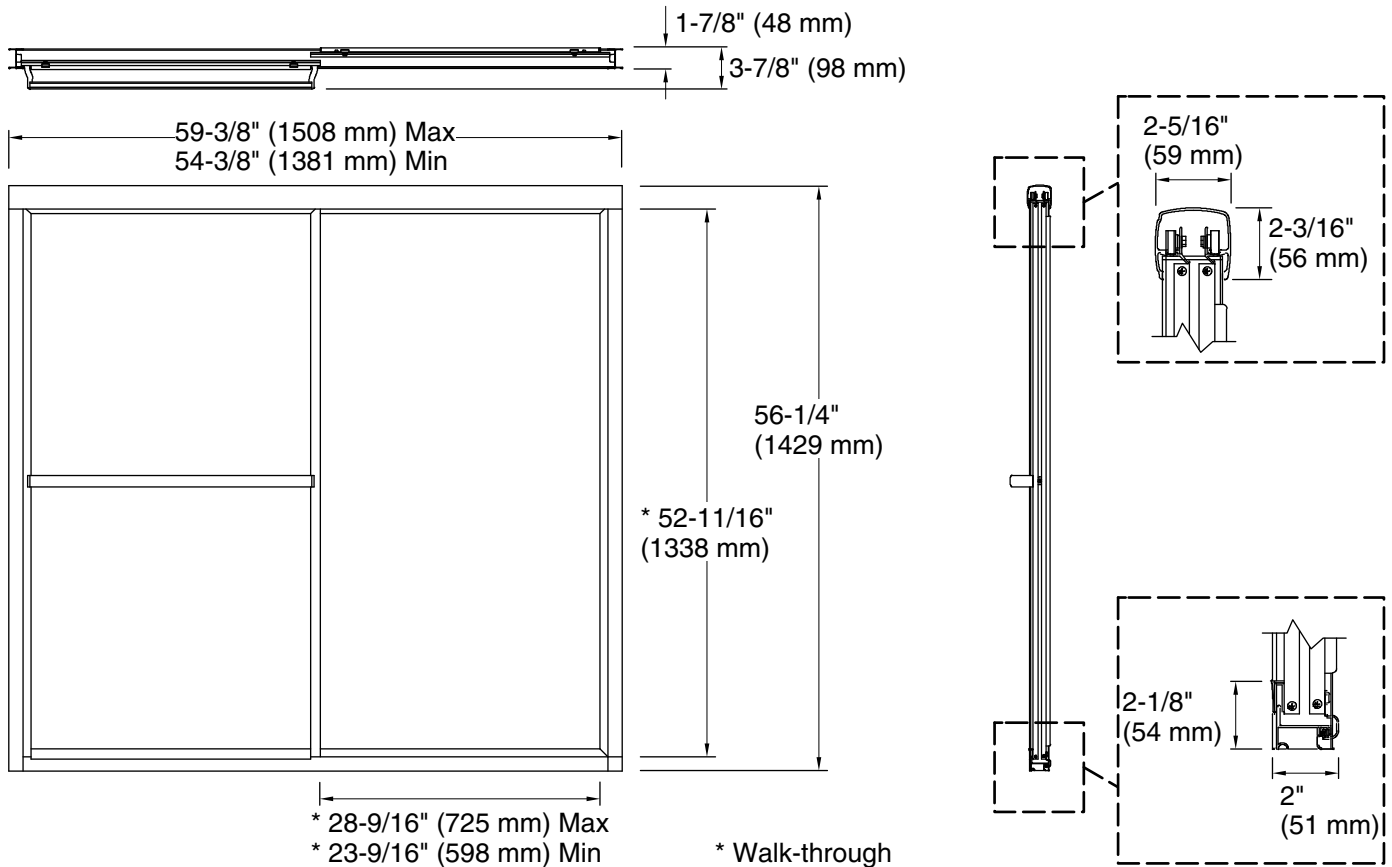

Deluxe

Framed sliding bath door

5906-59

Features

- Framed, 1/8" (3 mm) thick tempered glass.
- Towel bar.
- Out-of-plumb adjustability.
- Tempered glass ensures maximum safety and durability.
- Anodized aluminum prevents rusting and corrosion.

	S	Silver
--	---	--------

Available Glass Options

Code	Description
------	-------------

	Rain
--	------

Technical Information

All product dimensions are nominal.
 Installation type: For bath installation
 Opening Width - Min: 54-3/8" (1381 mm)
 Opening Width - Max: 59-3/8" (1508 mm)
 Walk-through - Min: 23-9/16" (599 mm)
 Walk-through - Max: 28-9/16" (726 mm)
 Base-To-Wall Radius 1/2" (13 mm)
 – Max:
 Glass thickness: 1/8" (3 mm)

Notes

Install this product according to the installation guide.
 The vertical opening should be a minimum of 57-11/16" (1465 mm) to allow for installation clearance.