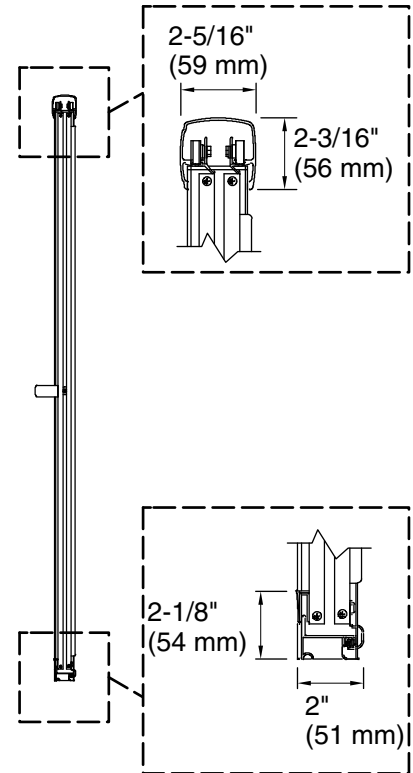

Deluxe

Framed sliding bath door

5930-56

Features

- Framed, 1/8" (3 mm) thick tempered glass.
- Towel bar.
- Out-of-plumb adjustability.
- Tempered glass ensures maximum safety and durability.
- Anodized aluminum prevents rusting and corrosion.

	S	Silver
--	---	--------

Available Glass Options

Code	Description
------	-------------

	Pebbled
--	---------

Technical Information

All product dimensions are nominal.
 Installation type: For bath installation
 Opening Width - Min: 51-1/4" (1302 mm)
 Opening Width - Max: 56-1/4" (1429 mm)
 Walk-through - Min: 22" (559 mm)
 Walk-through - Max: 27" (686 mm)
 Base-To-Wall Radius 1/2" (13 mm)
 – Max:
 Glass thickness: 1/8" (3 mm)

Notes

Install this product according to the installation guide.
 The vertical opening should be a minimum of 56-11/16" (1440 mm) to allow for installation clearance.