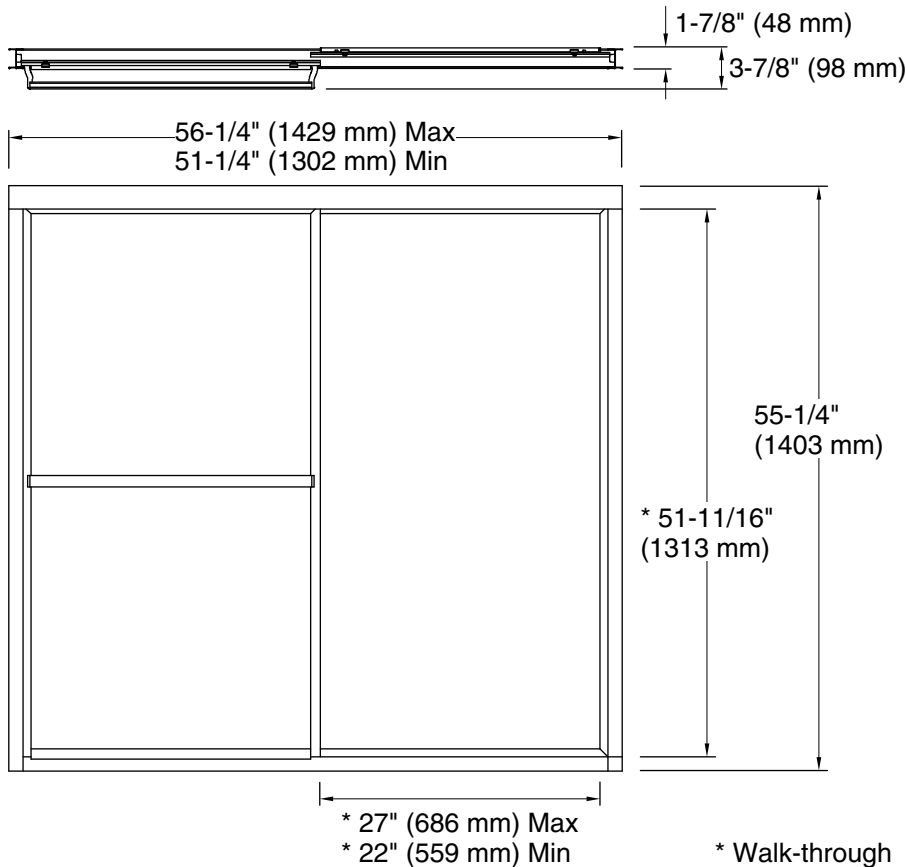

Deluxe

Framed sliding bath door

5930-56

Features

- Framed, 1/8" (3 mm) thick tempered glass.
- Towel bar.
- Out-of-plumb adjustability.
- Tempered glass ensures maximum safety and durability.
- Anodized aluminum prevents rusting and corrosion.

	S	Silver
--	---	--------

Available Glass Options

Code	Description
------	-------------

	Pebbled
--	---------

Technical Information

All product dimensions are nominal.
 Installation type: For bath installation
 Opening Width - Min: 51-1/4" (1302 mm)
 Opening Width - Max: 56-1/4" (1429 mm)
 Walk-through - Min: 22" (559 mm)
 Walk-through - Max: 27" (686 mm)
 Base-To-Wall Radius 1/2" (13 mm)
 – Max:
 Glass thickness: 1/8" (3 mm)

Notes

Install this product according to the installation guide.
 The vertical opening should be a minimum of 56-11/16" (1440 mm) to allow for installation clearance.