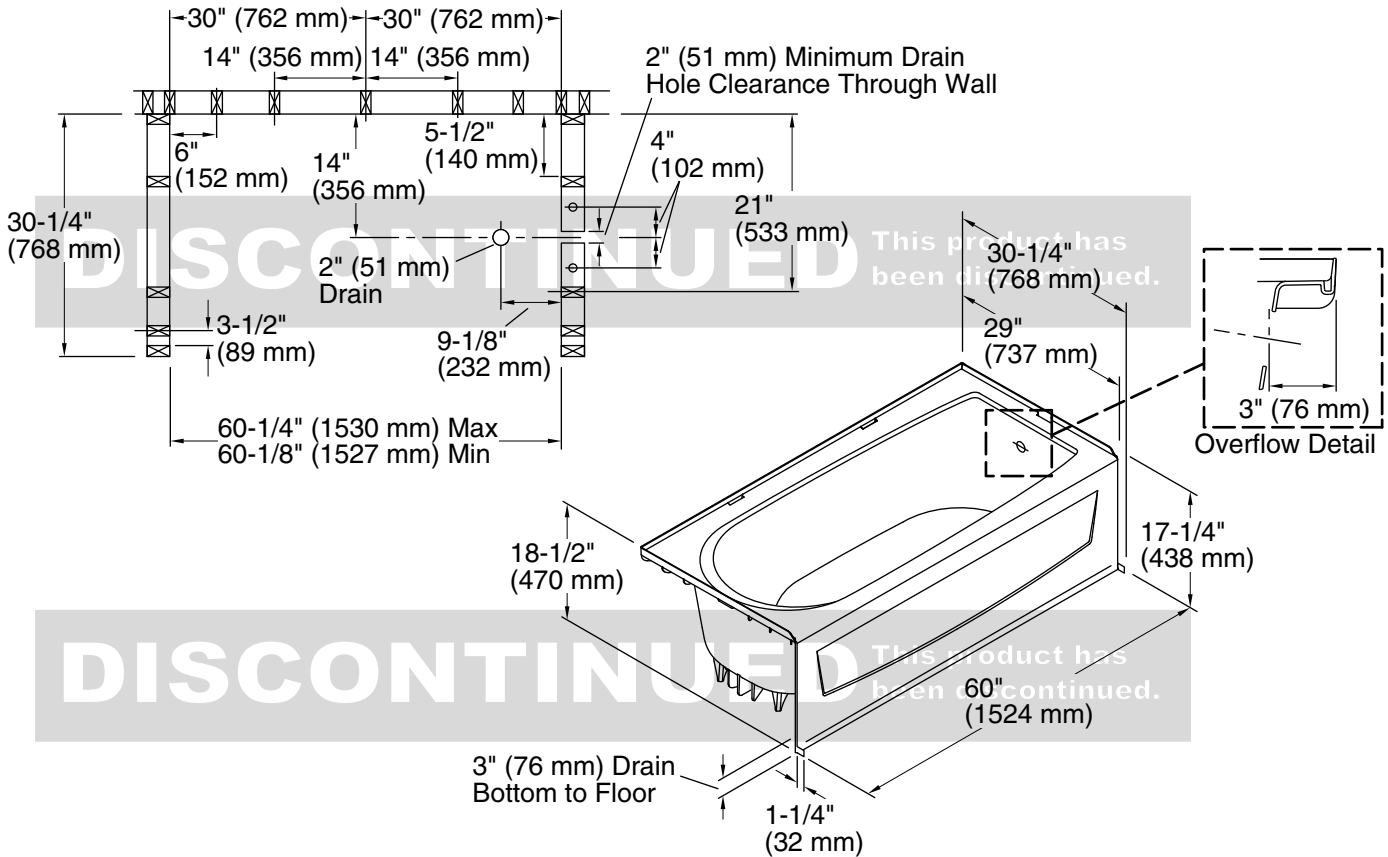

STERLING

A KOHLER COMPANY

Advantage™

60" bath
61031120

Technical Information

All product dimensions are nominal.

Installation: Three-wall alcove

Drain location: Right

Basin area, bottom: 47" x 19" (1194 mm x 483 mm)

Basin area, top: 55" x 24" (1397 mm x 610 mm)

Water depth: 9-3/8" (238 mm)

Water capacity: 42 gal (159 L)

Minimum flat for door: 2-1/2" (64 mm)

Maximum door height: 57" (1448 mm)

Maximum door width: 56-3/4" (1441 mm)

Notes

Install this product according to the installation instructions.

1-800-STERLING (1-800-783-7546)

Kohler Co. reserves the right to make revisions without notice to product specifications.

For the most current Specification Sheet, go to www.sterlingplumbing.com.

8-22-2020 10:52 - US