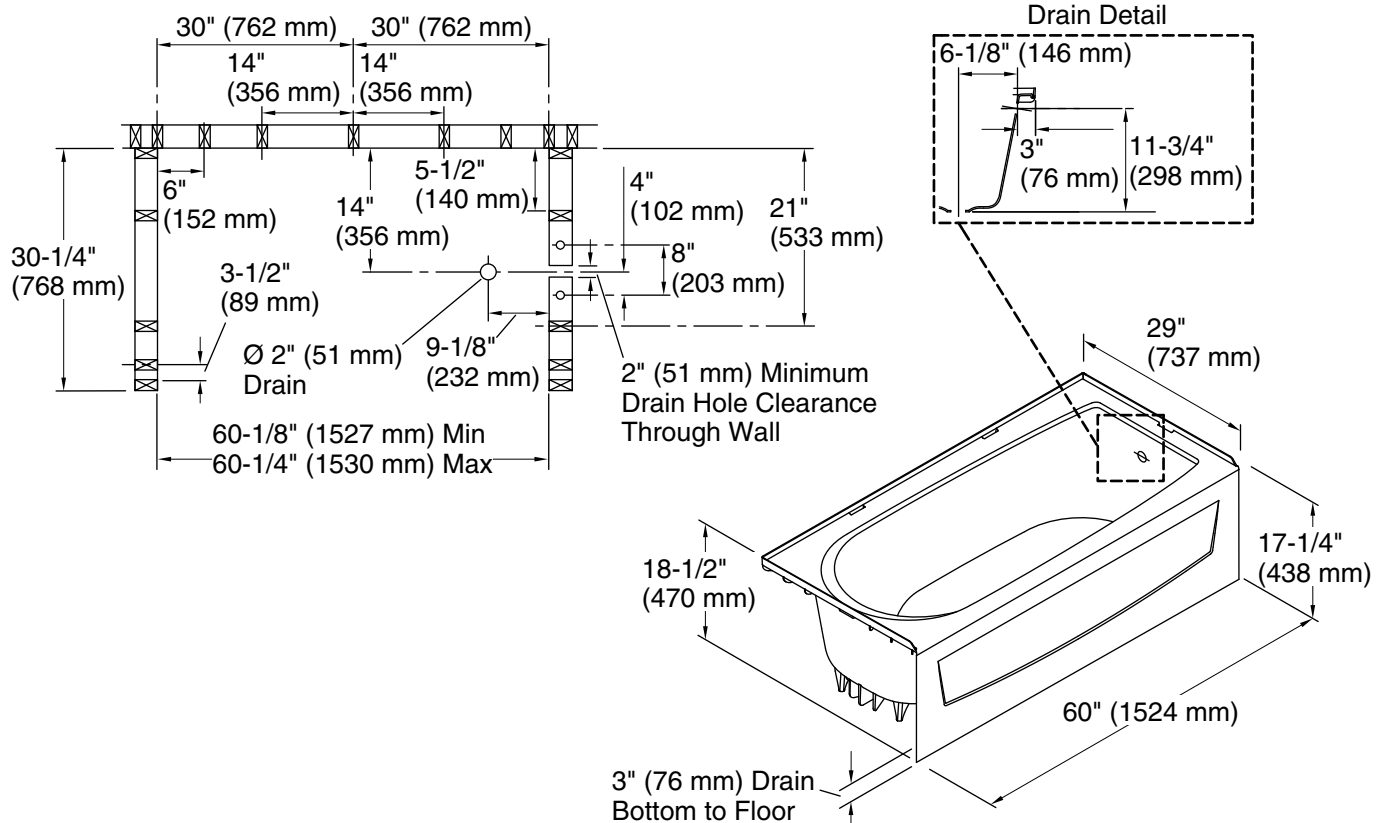

Features

- Durable high-gloss finish.
- 17-1/4" (438 mm) bath depth (floor to top of threshold).
- 60" (1524 mm) x 29" (737 mm) x 17-1/4" (438 mm) complete unit finished dimensions.

Material

- Compression molded from our exclusive solid Vikrell® material.

| Color | Code | Description |
|--|------|----------------|
|  | 0 | White |
|  | 96 | KOHLER Biscuit |

Technical Information

All product dimensions are nominal.

| | |
|------------------------|------------------------------|
| Installation: | Three-wall alcove |
| Drain location: | Right |
| Basin area, bottom: | 21" x 39" (533 mm x 991 mm) |
| Basin area, top: | 24" x 53" (610 mm x 1346 mm) |
| Water depth: | 10-1/4" (260 mm) |
| Water capacity: | 35 gal (132.5 L) |
| Minimum flat for door: | 1-3/4" (44 mm) |
| Maximum door width: | 56-3/4" (1441 mm) |