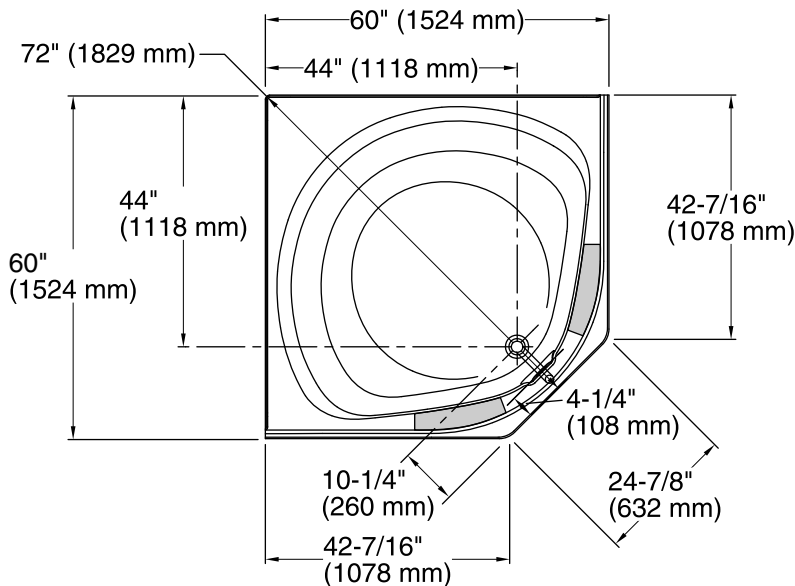

Ensemble™ 60" Corner Bath 71131100

Features

- Center drain.
- Deck accommodates multiple faucet-mounting locations.
- 15" (381 mm) bath depth (floor to top of threshold).
- Durable high-gloss finish.
- Multiple seating positions for multiple bathers.
- Backrest molded into bath.
- Removable access panel simplifies installation and service.
- 60" (1524 mm) x 30" (762 mm) x 15" (381 mm) finished dimensions.

Recommended faucet area

Tile Flange Detail

1" (25 mm) from the Floor to the Drain

Technical Information

All product dimensions are nominal.

Installation:	Corner
Drain location:	Center
Basin area, bottom:	49" x 42" (1245 mm x 1067 mm)
Basin area, top:	50" x 60" (1270 mm x 1524 mm)
Water depth:	15-1/4" (387 mm)
Water capacity:	108 gal (408.8 L)

Notes

Install this product according to the installation instructions.

Measure your actual product for roughing-in details.

Size the drain cutout to fit the drain assembly that will be used.