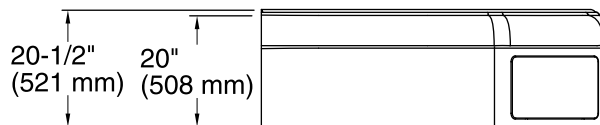

Ensemble™ 60" Corner Bath 71131100

Features

- Center drain.
- Deck accommodates multiple faucet-mounting locations.
- 15" (381 mm) bath depth (floor to top of threshold).
- Durable high-gloss finish.
- Multiple seating positions for multiple bathers.
- Backrest molded into bath.
- Removable access panel simplifies installation and service.
- 60" (1524 mm) x 30" (762 mm) x 15" (381 mm) finished dimensions.

Recommended faucet area

Tile Flange Detail

1" (25 mm) from the Floor to the Drain

Technical Information

All product dimensions are nominal.

Installation:	Corner
Drain location:	Center
Basin area, bottom:	49" x 42" (1245 mm x 1067 mm)
Basin area, top:	50" x 60" (1270 mm x 1524 mm)
Water depth:	15-1/4" (387 mm)
Water capacity:	108 gal (408.8 L)