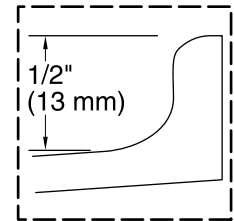

Ensemble™ 60" Corner Bath 71131100

Features

- Center drain.
- Deck accommodates multiple faucet-mounting locations.
- 15" (381 mm) bath depth (floor to top of threshold).
- Durable high-gloss finish.
- Multiple seating positions for multiple bathers.
- Backrest molded into bath.
- Removable access panel simplifies installation and service.
- 60" (1524 mm) x 30" (762 mm) x 15" (381 mm) finished dimensions.

Recommended faucet area

Tile Flange Detail

1" (25 mm) from the Floor to the Drain

Technical Information

All product dimensions are nominal.

Installation:	Corner
Drain location:	Center
Basin area, bottom:	49" x 42" (1245 mm x 1067 mm)
Basin area, top:	50" x 60" (1270 mm x 1524 mm)
Water depth:	15-1/4" (387 mm)
Water capacity:	108 gal (408.8 L)