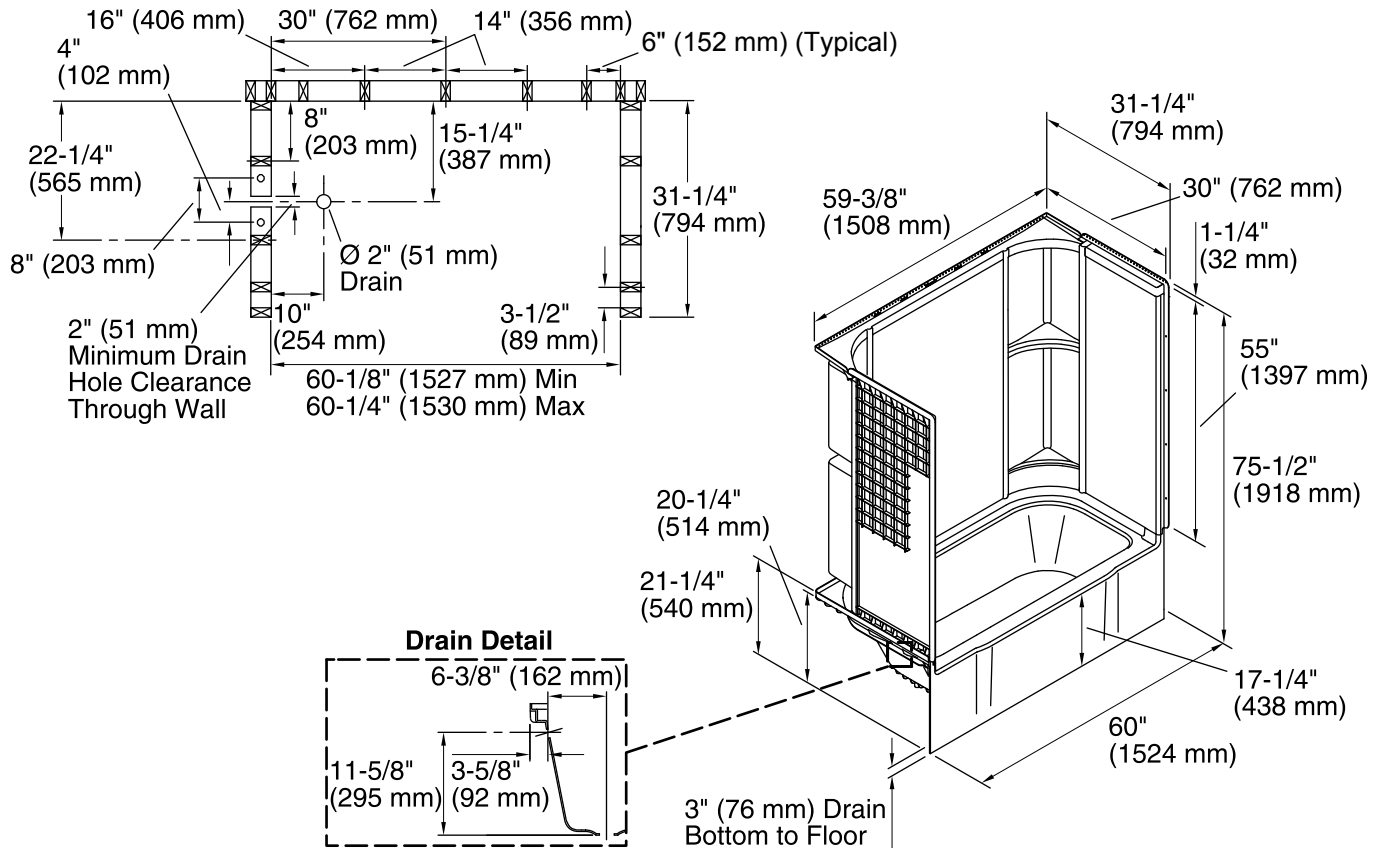

Technical Information

All product dimensions are nominal.

Installation:	3-Wall Alcove
Drain location:	Left
Basin area, bottom:	46-1/4" x 20-1/2" (1175 mm x 521 mm)
Basin area, top:	52-1/4" x 22-1/2" (1327 mm x 572 mm)
Water depth:	11" (279 mm)
Water capacity:	34 gal (128.7 L)
Minimum flat for door:	2-3/4" (70 mm)
Door height required:	56-1/2" (1435 mm)
Door width required:	56-3/4" (1441 mm)

Notes

- Install this product according to the installation instructions.
- Width of back wall at the top transitions from 60" (1524 mm) at the front to 59-3/8" (1508 mm) in the back corners. Furring strips approximately 1/4" (6 mm) thick should be used at the back corner studs if drywall is to be installed over the nailing flange.
- Studs should be positioned roughly as shown.
- Double studding is recommended for pivot shower door installations.
- Bath cannot be installed without the wall surround.
- Product is designed to be used with a single-hole mixer valve with an escutcheon cover not to exceed 7-3/4" (197 mm) in width.