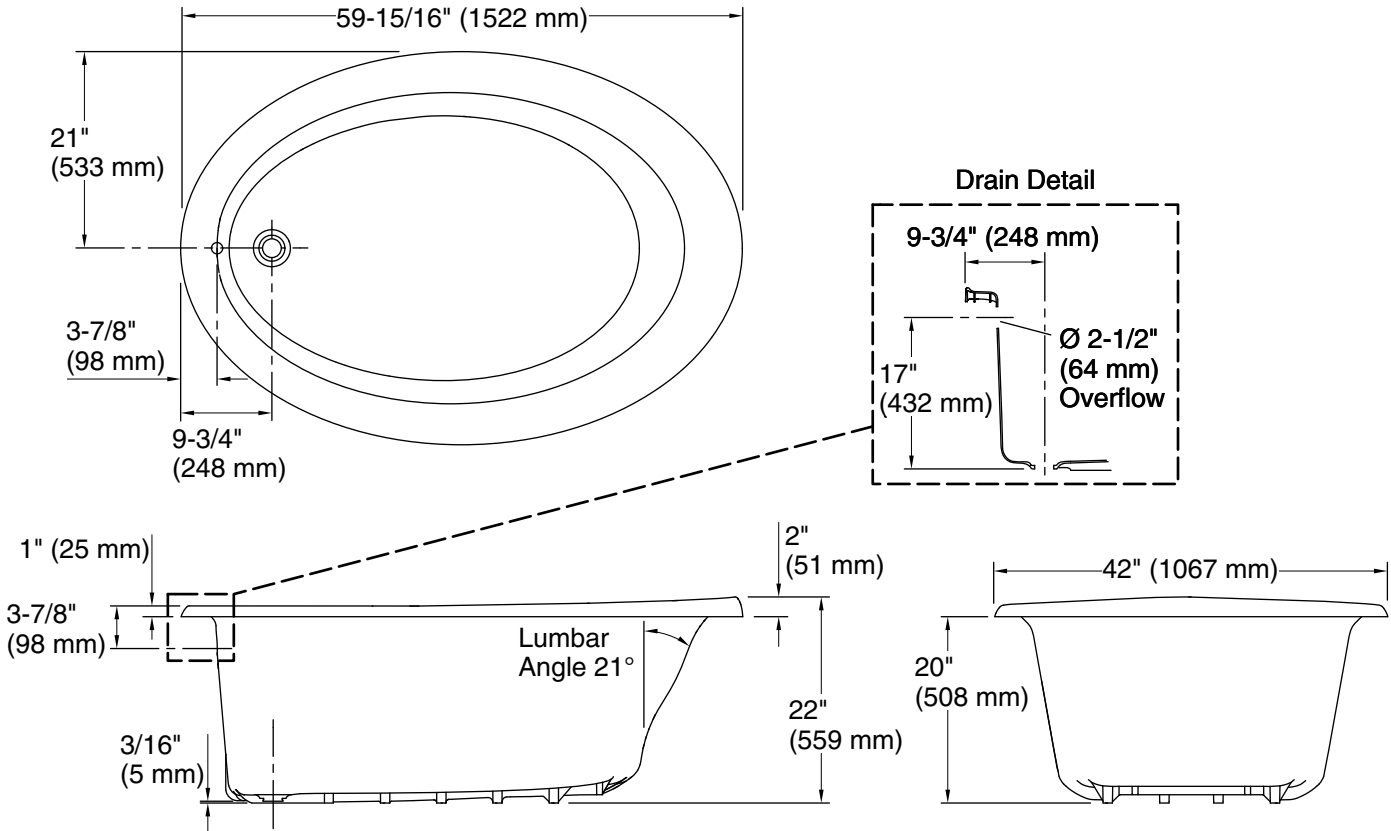

Lawson®
60" x 42" drop-in bath
71331100

Features

- 20 bath depth.
- Durable high-gloss finish.
- End drain can be installed as left- or right-hand drain.

Material

- Made from solid Vikrell® material for strength, durability, and lasting beauty.

See website for detailed warranty information.

Available Colors/Finishes

Color tiles intended for reference only.

Color	Code	Description
	0	White
	96	KOHLER Biscuit

Technical Information

All product dimensions are nominal.

- Installation: Drop-in
- Drain location: End
- Basin area, bottom: 38-5/8" x 24-1/2" (980 mm x 622 mm)
- Basin area, top: 58-1/16" x 39-9/16" (1475 mm x 1005 mm)
- Water depth: 15" (381 mm)
- Water capacity: 68 gal (257.4 L)