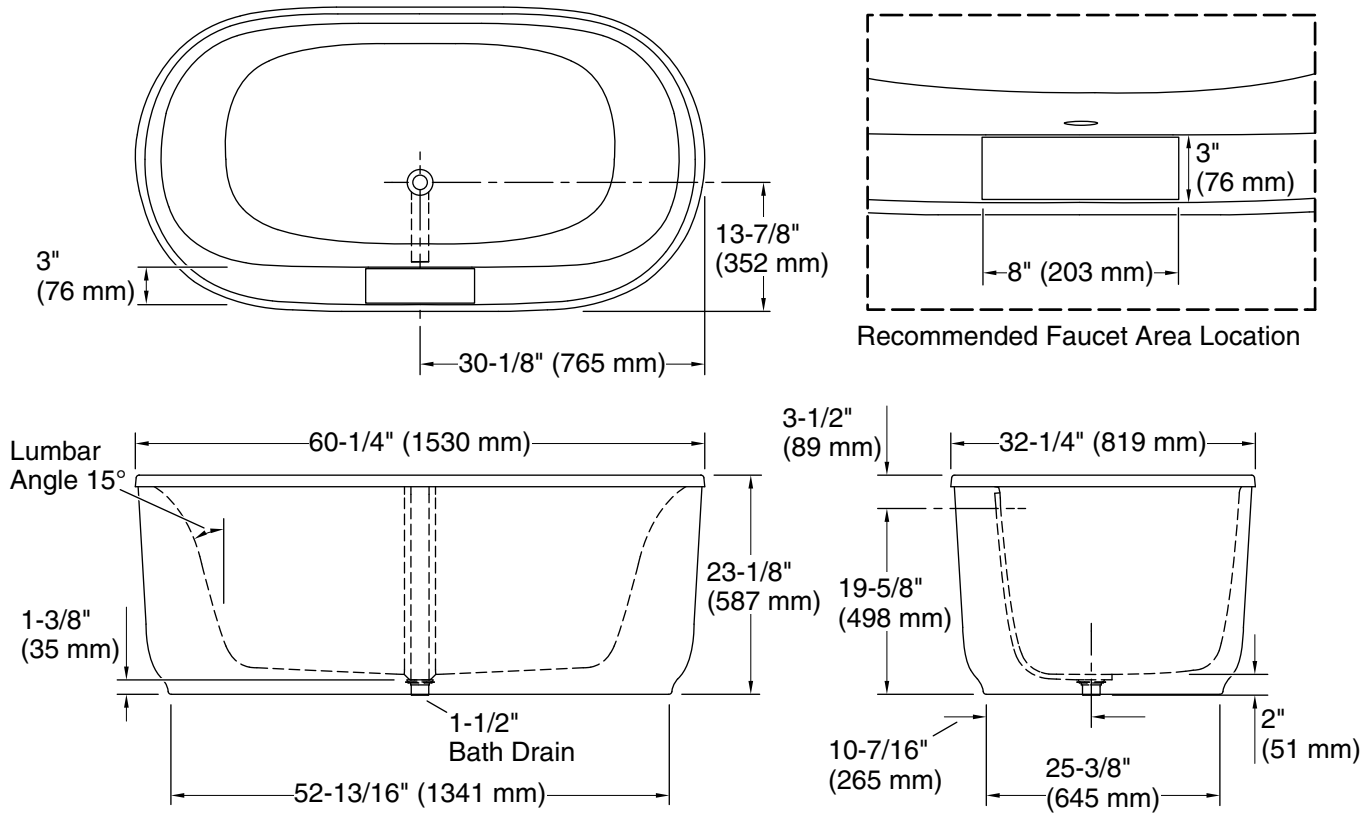

Spectacle™

60-1/4" x 32-1/4" oval freestanding bath
95333

Features

- Freestanding design creates a striking focal point in your bathing area.
- Oval basin creates a spacious bathing experience.
- Center offset toe-tap drain.
- 17-1/4" (438 mm) bathing depth offers a deep soaking experience.
- Integral lumbar support on both ends.
- Wide ledge on one side is ideal for deck-mount faucet and/or handshower.
- Textured bottom surface.
- Built-in integral overflow.

Color	Code	Description
-------	------	-------------

	0	White
---	---	-------

Technical Information

All product dimensions are nominal.

Installation:	Freestanding
Drain location:	Center
Basin area, bottom:	39-3/16" x 20-1/4" (995 mm x 514 mm)
Basin area, top:	53-9/16" x 24-3/4" (1361 mm x 629 mm)
Weight:	90 lbs (40.8 kg)
Water depth:	17-1/4" (438 mm)
Water capacity:	65 gal (246.1 L)

Notes

Install this product according to the installation instructions.

Measure your actual product for rough-in details.

The hot water supply should be 70% of the capacity of the bath or greater. Installations will vary.