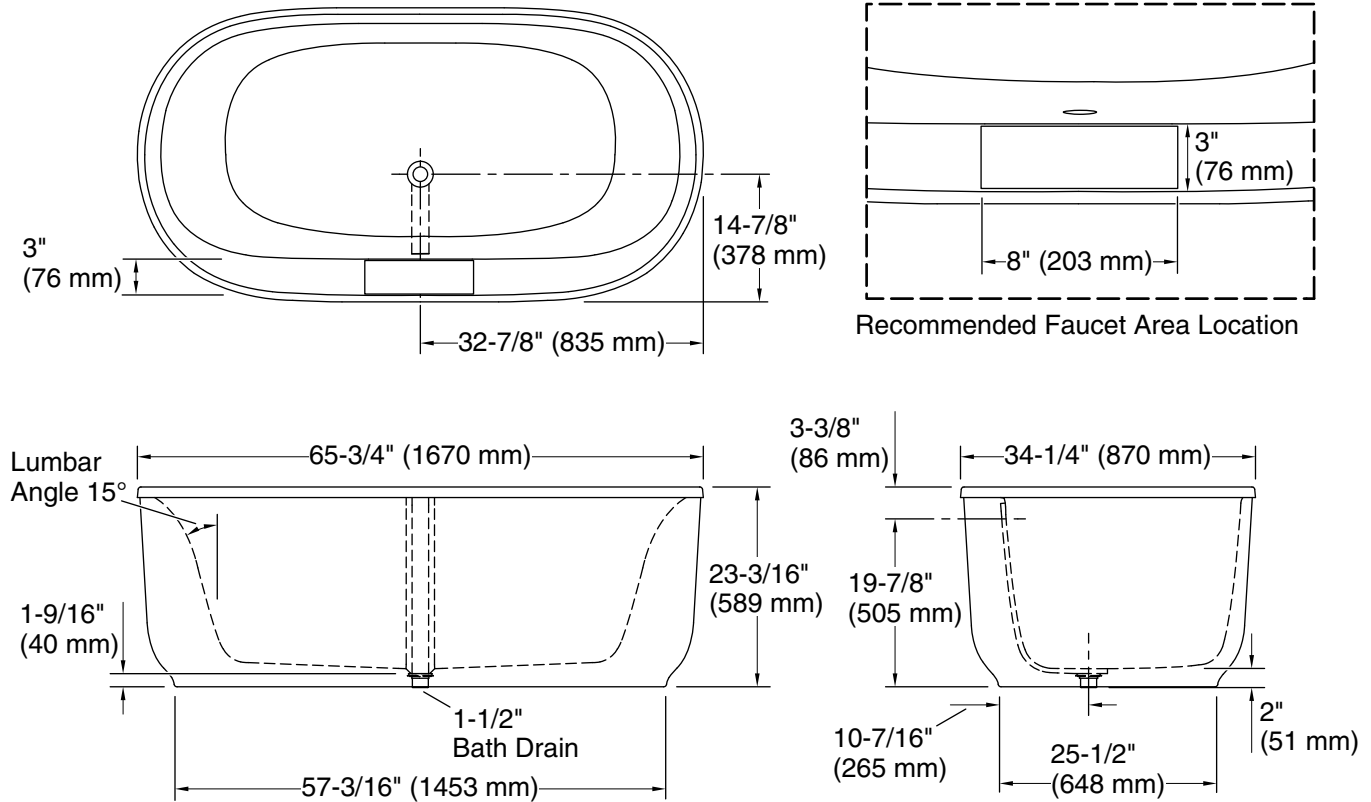

Spectacle™

65-3/4" x 34" oval freestanding bath w/overflow
95334

Features

- Freestanding design creates a striking focal point in your bathing area.
- Oval basin creates a spacious bathing experience.
- Center offset toe-tap drain.
- 17-1/4" (438 mm) bathing depth offers a deep soaking experience.
- Integral lumbar support on both ends.
- Wide ledge on one side is ideal for deck-mount faucet and/or handshower.
- Textured bottom surface.
- Built-in integral overflow.

Color	Code	Description
-------	------	-------------

	0	White
---	---	-------

Technical Information

All product dimensions are nominal.

Installation:	Freestanding
Drain location:	Center
Basin area, bottom:	45-1/4" x 22-1/2" (1149 mm x 571 mm)
Basin area, top:	59" x 26-3/4" (1499 mm x 679 mm)
Weight:	115 lbs (52.2 kg)
Water depth:	17-1/4" (438 mm)
Water capacity:	79 gal (299 L)

Notes

Install this product according to the installation instructions.

Measure your actual product for rough-in details.

The hot water supply should be 70% of the capacity of the bath or greater. Installations will vary.