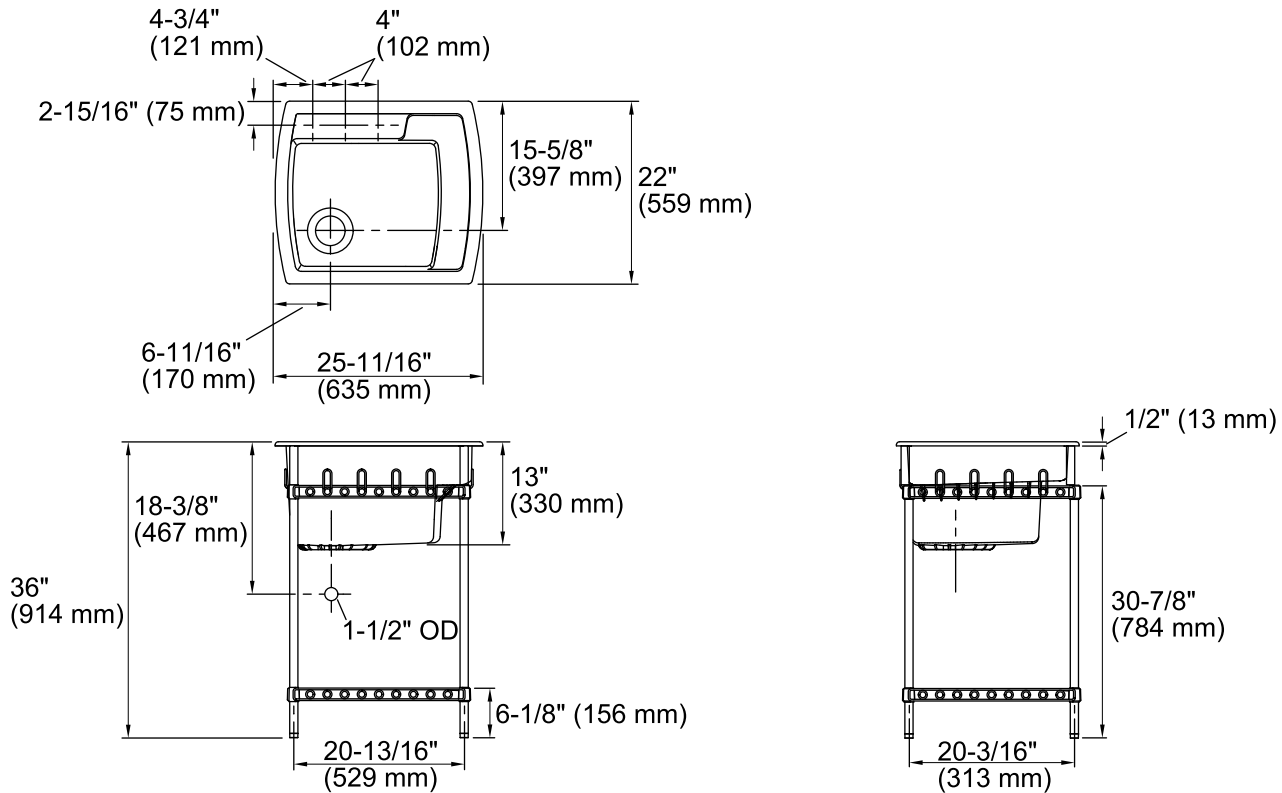

Features

- Unique quarter-deck design provides shelf space for storage and cleaning.
- Surface texture maintains superior stain and scratch resistance.
- Drill marks provided for faucet hole drilling.
- Includes a free standing metal stand for added storage and versatility.
- 12.5" (304.79 mm) basin depth.
- 36" (914 mm) comfortable working height.
- 25" (635 mm) x 22" (559 mm) x 36" (914 mm)

Material

- Compression molded from our exclusive solid Vikrell® material.

Installation

- Foot levelers and wall brackets included.

Codes/Standards

CSA B45.5/IAPMO Z124
ASTM E162
ASTM E662
Greenguard UL 2818 - Gold

Color	Code	Description
	0	White
	96	KOHLER Biscuit

Technical Information

All product dimensions are nominal.

- Bowl configuration: Single
- Installation: Standalone
- Bowl area (Only) Length: 22" (559 mm)
Width: 16" (406 mm)
Bowl depth: 12-1/4" (311 mm)
Water depth: 12-1/4" (311 mm)
- Number of deck holes: 3
- Faucet hole(s): 1-3/8" (35 mm)