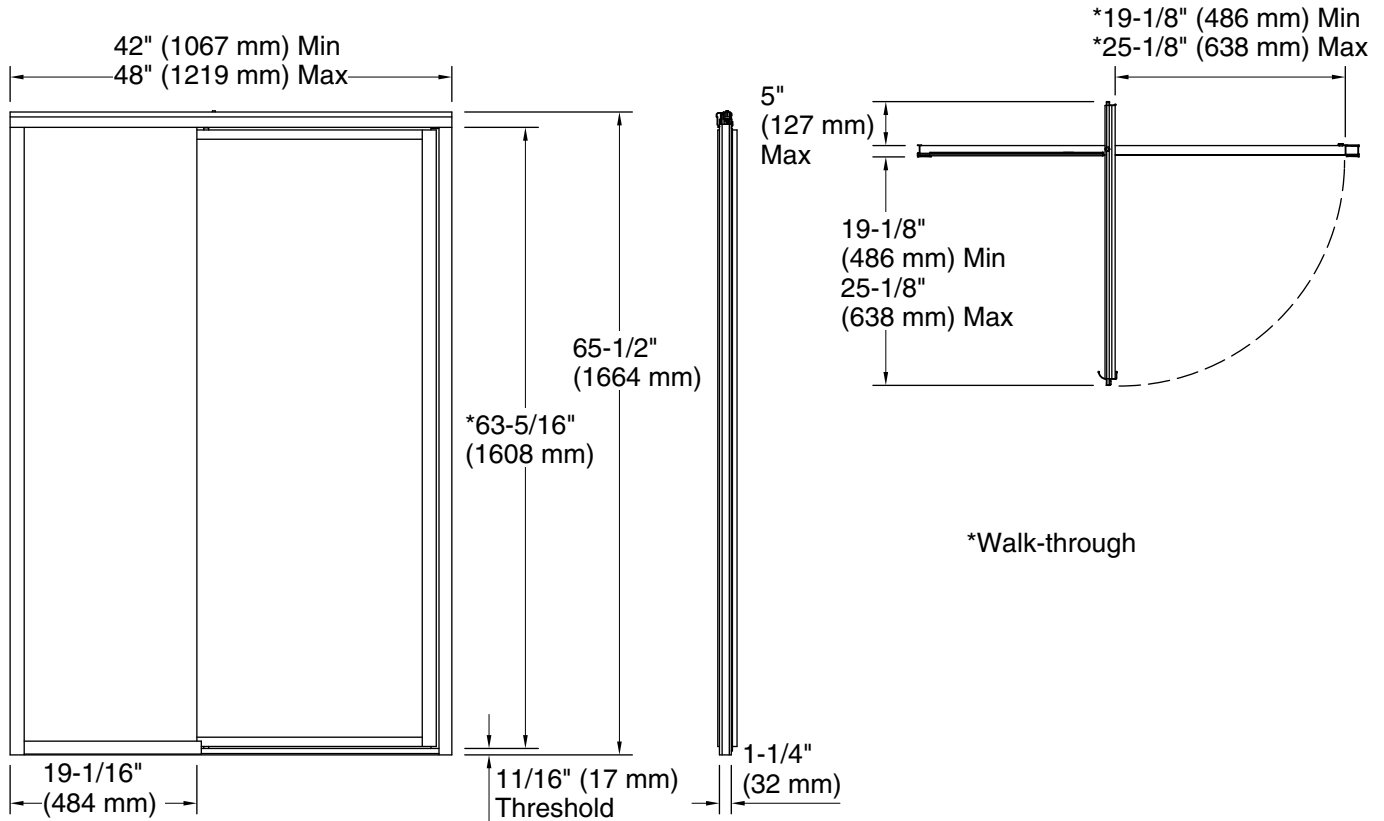

Vista Pivot™ II

Framed pivot shower door
SP1506D-48

Features

- Framed, 1/8" (3 mm) thick tempered glass.
- Out-of-plumb adjustability.
- Tempered glass ensures maximum safety and durability.
- Anodized aluminum prevents rusting and corrosion.
- Fits STERLING® Advantage™ 48" shower, Series 6203, only.

For the most current Specification Sheet, go to www.sterlingplumbing.com.

8-23-2020 08:44 - US/CA

*Walk-through

Technical Information

All product dimensions are nominal.
 Installation type: For shower base installation
 Opening Width - Min: 42" (1067 mm)
 Opening Width - Max: 48" (1219 mm)
 Walk-through - Min: 19-1/8" (486 mm)
 Walk-through - Max: 25-1/8" (638 mm)
 Base-To-Wall Radius 3/8" (10 mm)
 – Max:
 Glass thickness: 1/8" (3 mm)

Notes

Install this product according to the installation guide.
 The vertical opening should be a minimum of 67" (1702 mm) to allow for installation clearance.