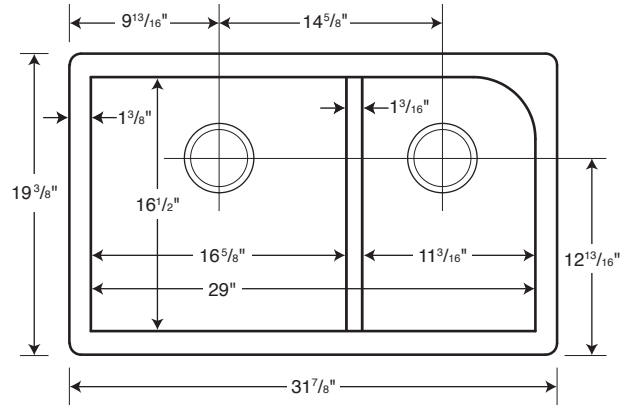

FEATURES

- Low divider provides functionality of a single bowl with practicality of a double bowl.
- Made with 80% quartz stone, only a diamond is harder.
- Virtually indestructible, will not damage from kitchen use.
- Standard size is ideal for remodeling or new construction.
- Mounts under most countertop materials including granite, quartz, solid surface and tile.

Capacity: 10 gallons in left bowl, 7 gallons in right bowl

SPECIFICATIONS

QLD-3322 Granite Undermount Low Divide Double Bowl Kitchen Sink

Model	Part	Nominal Dimensions	Ship Wt. Lb.	Ship FedEx	Carton Dims. In.	Cu. Ft.
QLD-3322	QU03322LD	32" W x 21" D (813 mm x 533 mm)	48	FedEx	37 x 25 x 13	6.96