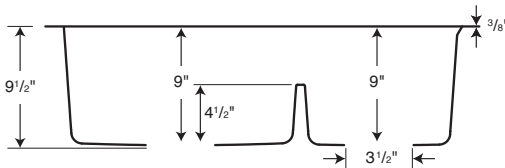

FEATURES

- Low divider provides functionality of a single bowl with practicality of a double bowl.
- Made with 80% quartz stone, only a diamond is harder.
- Virtually indestructible, will not damage from kitchen use.
- Standard size is ideal for remodeling or new construction.
- Mounts under most countertop materials including granite, quartz, solid surface and tile.

Capacity: 10 gallons in left bowl, 7 gallons in right bowl

SPECIFICATIONS

QLD-3322 Granite Undermount Low Divide Double Bowl Kitchen Sink

Model	Part	Nominal Dimensions	Ship Wt. Lb.	Ship FedEx	Carton Dims. In.	Cu. Ft.
QLD-3322	QU03322LD	32" W x 21" D (813 mm x 533 mm)	48	FedEx	37 x 25 x 13	6.96