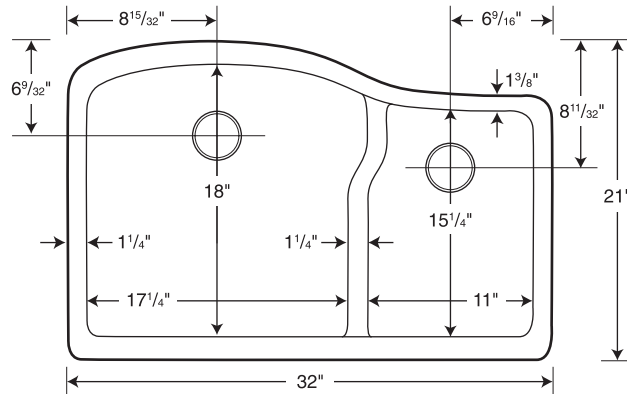

Capacity: 8-1/2 gallons in large (left) bowl until it reaches the divider height, 2-1/4 gallons in small (right) bowl until it reaches the divider height

SPECIFICATIONS

QULS-3322 Granite Undermount Large/Small Bowl Kitchen Sink

Model	Part	Nominal Dimensions	Ship Wt. Lb.	Ship FedEx	Carton Dims. In.	Cu. Ft.
QULS-3322	QU03322LS	32" W x 21" D (813 mm x 533 mm)	48	FedEx	37 x 26 x 15	8.3

COLORS

(See inside back cover for color sample.)