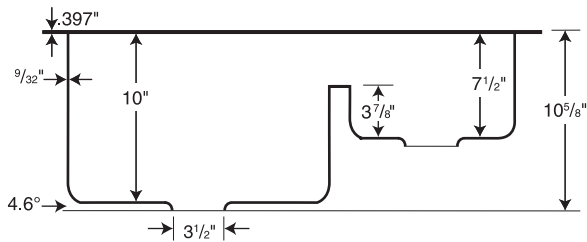

Capacity: 8-1/2 gallons in large (left) bowl until it reaches the divider height, 2-1/4 gallons in small (right) bowl until it reaches the divider height

SPECIFICATIONS

QULS-3322 Granite Undermount Large/Small Bowl Kitchen Sink

Model	Part	Nominal Dimensions	Ship Wt. Lb.	Ship FedEx	Carton Dims. In.	Cu. Ft.
QULS-3322	QU03322LS	32" W x 21" D (813 mm x 533 mm)	48	FedEx	37 x 26 x 15	8.3

COLORS

(See inside back cover for color sample.)