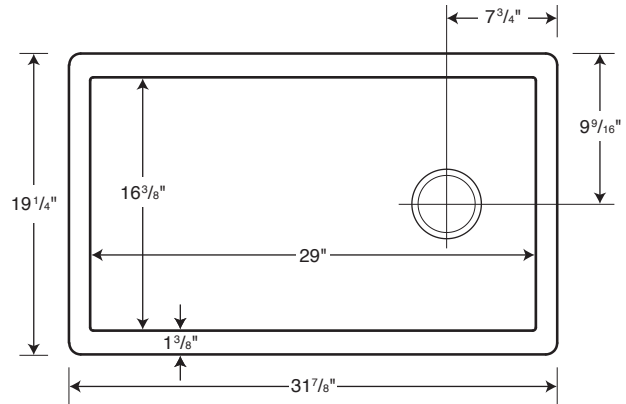

Capacity: 18 gallons

SPECIFICATIONS

QUSB-3322 Granite Undermount Single Bowl Kitchen Sink

Model	Part	Nominal Dimensions	Ship Wt. Lb.	Ship FedEx	Carton Dims. In.	Cu. Ft.
QUSB-3322	QU03322SB	32" W x 21" D (813 mm x 533 mm)	48	FedEx	37 x 25 x 13	6.96