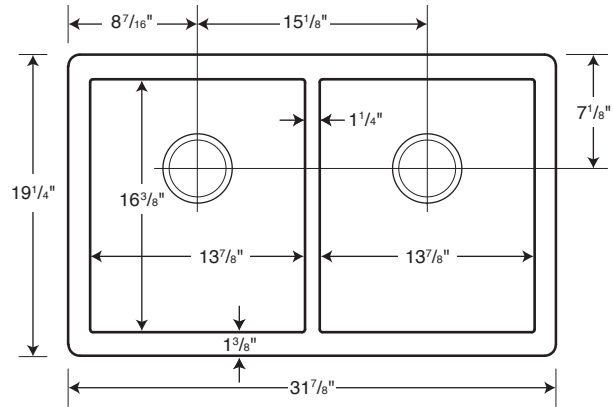

Capacity: 8-1/2 gallons per each bowl

SPECIFICATIONS

QUSQ-3322 Granite Undermount Equal Double Bowl Kitchen Sink

Model	Part	Nominal Dimensions	Ship Wt. Lb.	Ship FedEx	Carton Dims. In.	Cu. Ft.
QUSQ-3322	QU03322SQ	32" W x 21" D (813 mm x 533 mm)	48	FedEx	37 x 25 x 13	6.96