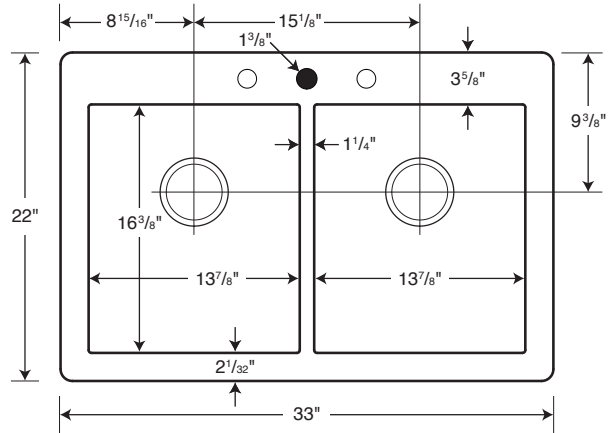

○ Drill Points ● Pre-drilled

Capacity: 8-1/2 gallons per each bowl

#### QZSQ-3322 Granite Equal Double Bowl Kitchen Sink

Model	Part	Nominal Dimensions	Ship Wt. Lb.	Ship FedEx	Carton Dims. In.	Cu. Ft.
QZSQ-3322	QZ03322SQ	33" W x 22" D (838 mm x 559 mm)	48	FedEx	37 x 25 x 13	6.96