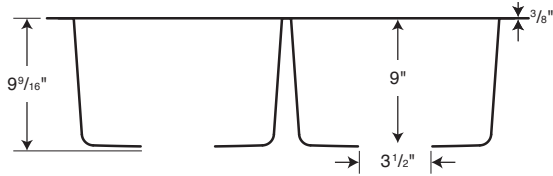

○ Drill Points ● Pre-drilled

Capacity: 8-1/2 gallons per each bowl

#### QZSQ-3322 Granite Equal Double Bowl Kitchen Sink

Model	Part	Nominal Dimensions	Ship Wt. Lb.	Ship FedEx	Carton Dims. In.	Cu. Ft.
QZSQ-3322	QZ03322SQ	33" W x 22" D (838 mm x 559 mm)	48	FedEx	37 x 25 x 13	6.96