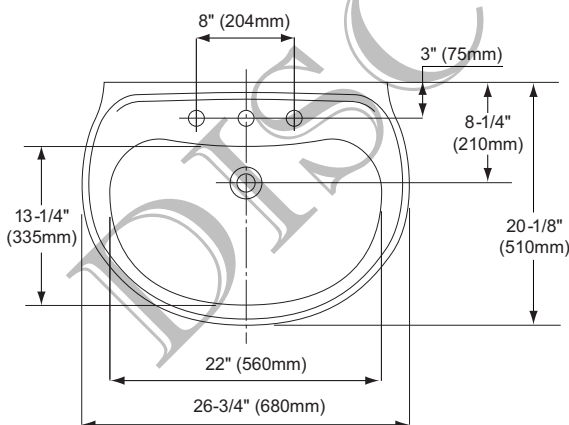

PRODUCT SPECIFICATION

The lavatory shall be 26-3/4" width and 20-1/8" depth. The basin shall be 22" by 13-1/4". The lavatory shall be made of vitreous china and be 34" universal height with rear overflow. The LPT890G lavatory shall have SanaGloss glazing. Lavatory shall be TOTO Model LPT890_____.

LPT890(G)

Carlyle® Pedestal Lavatory

SPECIFICATIONS

- Waste 1-1/4" O.D.
- Size 26-3/4" W x 20-1/8" D
- Basin 22" x 13-1/4"
- Height: Floor to Rim 34"
- Warranty One Year Limited Warranty
- Material Vitreous china
- Shipping Weight LT890(G)/LT890.4(G)/LT890.8(G)
40 lbs.

PT890
21 lbs.

- Shipping Dimensions LT890(G)/LT890.4(G)/LT890.8(G)
22" L x 28-3/4" W x 11-1/4" H

PT890
28-3/4" L x 6-3/4" W x
8-1/4" H

INSTALLATION NOTES

Requires PT890 pedestal for support. Use proper back support to mount product.

TOTO

These dimensions and specifications are subject to change without notice