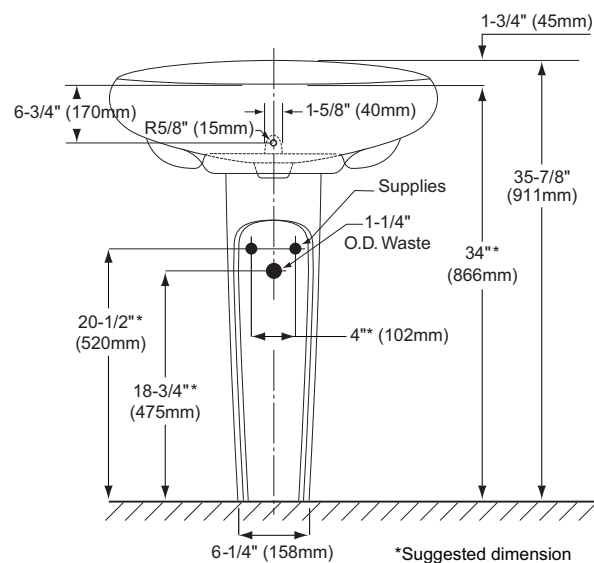

Carlyle® Pedestal Lavatory

FEATURES

- 26-3/4" x 20-1/8"
- SanaGloss® ceramic glaze - prevents debris and mold from sticking to ceramic surfaces, leading to fewer chemicals and less water in cleaning (not avail on Ebony #51.)
- Contemporary styling
- 34" Universal Height for maximum comfort
- Rear overflow
- Vitreous china pedestal and lavatory combination complete with mounting hardware

PRODUCT SPECIFICATION

The lavatory shall be 26-3/4" width and 20-1/8" depth. The basin shall be 22" by 13-1/4". The lavatory shall be made of vitreous china and be 34" universal height with rear overflow. The LPT890G lavatory shall have SanaGloss glazing. Lavatory shall be TOTO Model LPT890_____.

LPT890(G)

Carlyle® Pedestal Lavatory

SPECIFICATIONS

- Waste 1-1/4" O.D.
- Size 26-3/4" W x 20-1/8" D
- Basin 22" x 13-1/4"
- Height: Floor to Rim 34"
- Warranty One Year Limited Warranty
- Material Vitreous china
- Shipping Weight LT890(G)/LT890.4(G)/LT890.8(G)
40 lbs.

PT890
21 lbs.

- Shipping Dimensions LT890(G)/LT890.4(G)/LT890.8(G)
22" L x 28-3/4" W x 11-1/4" H

PT890
28-3/4" L x 6-3/4" W x
8-1/4" H

INSTALLATION NOTES

Requires PT890 pedestal for support. Use proper back support to mount product.