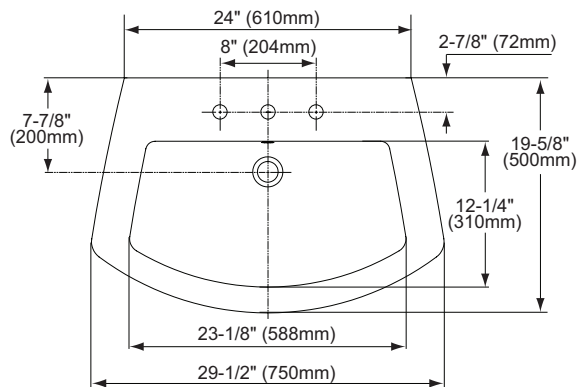

LPT960

Soirée® Pedestal Lavatory

SPECIFICATIONS

- Waste 1-1/4" O.D.
- Size 29-1/2"W x 19-5/8"D
- Basin 23-1/8"W x 12-1/4"D
- Warranty One Year Limited Warranty
- Material Vitreous china
- Shipping Weight LT960/LT960.4/LT960.8 52 lbs.

PT960
29 lbs.

- Shipping Dimensions LT960/LT960.4/LT960.8 31-3/4"W x 21-1/4"D x 9"H

PT960
29"W x 13-1/2"D
x 11-3/4"H

INSTALLATION NOTES

Requires PT960 pedestal for support. Use proper back support to mount product.

*Suggested Dimensions

TOTO®

These dimensions and specifications are subject to change without notice