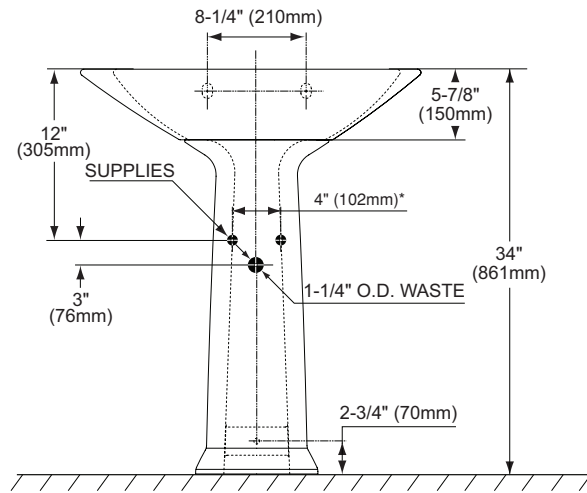

LPT960

Soirée® Pedestal Lavatory

SPECIFICATIONS

- Waste 1-1/4" O.D.
- Size 29-1/2"W x 19-5/8"D
- Basin 23-1/8"W x 12-1/4"D
- Warranty One Year Limited Warranty
- Material Vitreous china
- Shipping Weight LT960/LT960.4/LT960.8 52 lbs.

PT960
29 lbs.

- Shipping Dimensions LT960/LT960.4/LT960.8 31-3/4"W x 21-1/4"D x 9"H

PT960
29"W x 13-1/2"D
x 11-3/4"H

INSTALLATION NOTES

Requires PT960 pedestal for support. Use proper back support to mount product.

*Suggested Dimensions

TOTO®

These dimensions and specifications are subject to change without notice