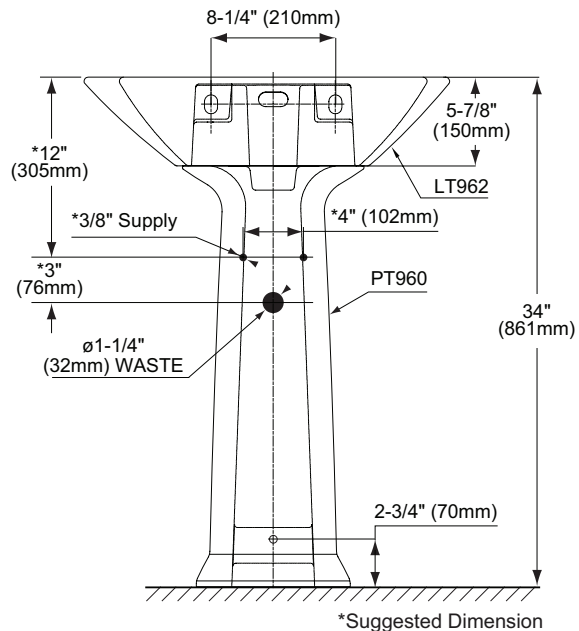

PRODUCT SPECIFICATION

The lavatory shall be 25-1/8" width and 18-7/8" depth. The basin shall be 17-5/16" width and 11-7/16" depth. The lavatory shall be made of vitreous china and be 34" universal height with rear overflow. Lavatory shall be TOTO Model LPT962_____.

LPT962

Soirée® Pedestal Lavatory

SPECIFICATIONS

- Waste 1-1/4" O.D.
- Size 25-1/8"W x 18-7/8"D
- Basin 17-5/16"W x 11-7/16"D
- Warranty One Year Limited Warranty
- Material Vitreous china
- Shipping Weight LT962/LT962.4/LT962.8 38 lbs.

PT960
29 lbs.

- Shipping Dimensions LT962/LT962.4/LT962.8 31-3/4"W x 21-1/4"D x 9"H

PT960
29"W x 13-1/2"D
x 11-3/4"H

INSTALLATION NOTES

Requires PT960 pedestal foot for support. Use proper back support to mount product.

TOTO®

These dimensions and specifications are subject to change without notice