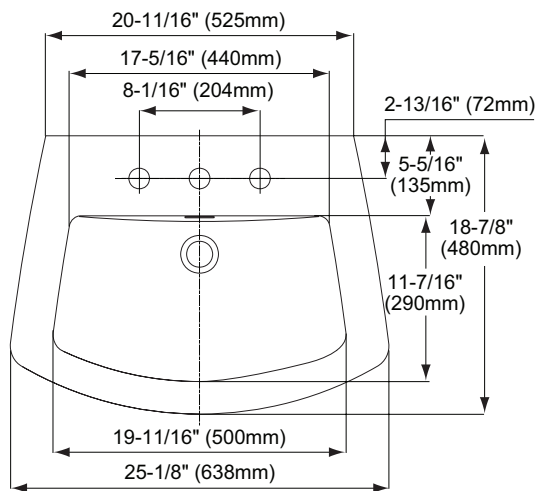

PRODUCT SPECIFICATION

The lavatory shall be 25-1/8" width and 18-7/8" depth. The basin shall be 17-5/16" width and 11-7/16" depth. The lavatory shall be made of vitreous china and be 34" universal height with rear overflow. Lavatory shall be TOTO Model LPT962_____.

LPT962

Soirée® Pedestal Lavatory

SPECIFICATIONS

- Waste 1-1/4" O.D.
- Size 25-1/8"W x 18-7/8"D
- Basin 17-5/16"W x 11-7/16"D
- Warranty One Year Limited Warranty
- Material Vitreous china
- Shipping Weight LT962/LT962.4/LT962.8 38 lbs.

PT960
29 lbs.

- Shipping Dimensions LT962/LT962.4/LT962.8 31-3/4"W x 21-1/4"D x 9"H

PT960
29"W x 13-1/2"D
x 11-3/4"H

INSTALLATION NOTES

Requires PT960 pedestal foot for support. Use proper back support to mount product.

TOTO®

These dimensions and specifications are subject to change without notice