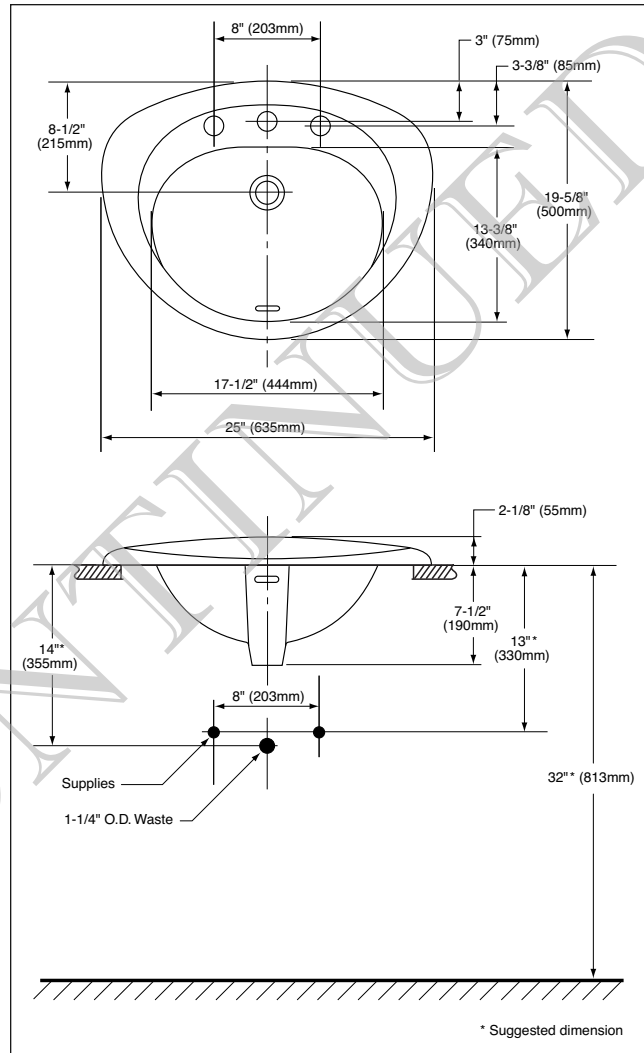

LT621 Self-Rimming Lavatory

DESIGN

Gentle curves and luxury styling. Durable vitreous china offers years of quality use.

SPECIFICATIONS

Waste: 1-1/4" O.D.
Size: 25"W x 19-5/8"D
Basin: 17-1/2"W x 13-3/8"D
Warranty: Five Year Limited Warranty
Material: Vitreous china

Shipping Weight: **LT621 / LT621.4 /
LT621.8**
23 lbs.

Shipping Dimensions: **LT621 / LT621.4 /
LT621.8**
21-1/4"L x 26-5/8"W
x 10-5/8"H

Fixture dimensions and hydraulic performance meet or exceed ANSI/ASME standard A112.19.2M and CAN/CSA B 45 requirements.

Listing / Approvals: IAPMO/UPC, CSA, City of Los Angeles, State of Massachusetts, and others.

Meets the American Disabilities Act Guidelines and ANSI A117.1 requirements when countertop installed 864mm (34") from finished floor and lavatory installed 51mm (2") minimum from front edge.

These dimensions and specifications are subject to change without notice.

LT621.8 - Self-Rimming Lavatory

TOTO®

TOTO U.S.A., INC. • 1155 Southern Road, Morrow, GA 30260
Tel. (770) 282-8686 • Fax. (770) 282-8701 • www.totousa.com
Printed in U.S.A. © TOTO LTD. 5/01

Printed on recycled paper

REV 01/08