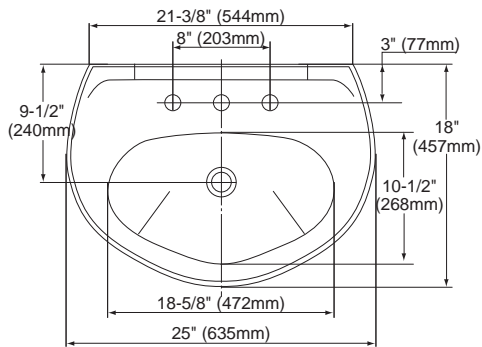

Whitney® Self-Rimming Lavatory

FEATURES

- 25" x 18"
- Rear overflow
- Vitreous china
- ADA compliant
- Complete with installation template

MODELS

- LT753
Lavatory with single hole faucet center
- LT753.4
Lavatory with 4" faucet centers
- LT753.8
Lavatory with 8" faucet centers

PRODUCT SPECIFICATION

The self-rimming lavatory shall be made of vitreous china. Lavatory shall be 25" in length and 18" in width. Product shall be with overflow and lavatory shall include mounting assembly and be ADA compliant. Lavatory shall be TOTO Model LT753_____.

LT753

Whitney® Self-Rimming Lavatory

SPECIFICATIONS

- Waste 1-1/4" O.D.
- Size 25" W x 18" D
- Basin 18-5/8" W x 10-1/2" D
- Warranty One Year Limited Warranty
- Material Vitreous china
- Shipping Weight 37 lbs.
- Shipping Dimensions 27-1/2" W x 20-3/4" D x 14" H

INSTALLATION NOTES

*Suggested Dimensions

TOTO®

These dimensions and specifications are subject to change without notice