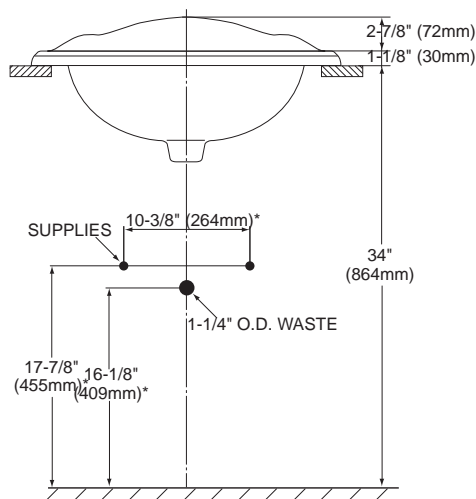

PRODUCT SPECIFICATION

The self-rimming lavatory shall be made of vitreous china. Lavatory shall be 25" in length and 18" in width. Product shall be with overflow and lavatory shall include mounting assembly and be ADA compliant. Lavatory shall be TOTO Model LT753_____.

LT753

Whitney® Self-Rimming Lavatory

SPECIFICATIONS

- Waste 1-1/4" O.D.
- Size 25" W x 18" D
- Basin 18-5/8" W x 10-1/2" D
- Warranty One Year Limited Warranty
- Material Vitreous china
- Shipping Weight 37 lbs.
- Shipping Dimensions 27-1/2" W x 20-3/4" D x 14" H

INSTALLATION NOTES

*Suggested Dimensions

TOTO®

These dimensions and specifications are subject to change without notice