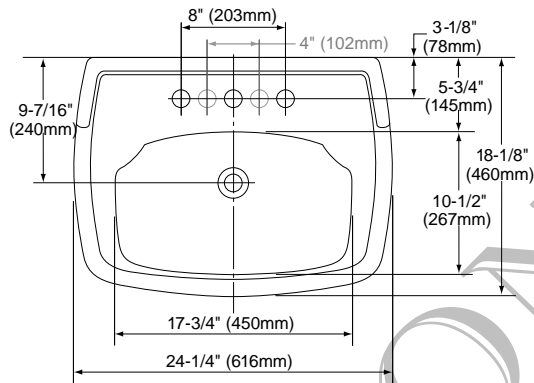

SPECIFICATIONS

- Waste 1-1/4" O.D.
- Size 24-1/4"W x 18-1/8" D
- Basin 17-3/4"W x 10-1/2" D
- Warranty One Year Limited Warranty
- Material Vitreous china
- Shipping Weight 26 lbs.
- Shipping Dimensions 24-3/4"W x 19-1/2" D x 10-1/4" H

INSTALLATION NOTES