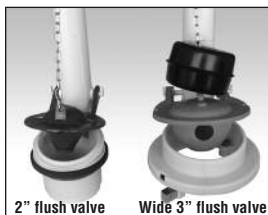

Tank cover, fittings, polished chrome trip lever, and SoftClose® seat included.

- **MS854114EG**
Elongated toilet with SoftClose® seat.
Sanagloss Ceramic Glaze.

Trip Lever:
Standard #CP Chrome Plated

MS854114EG - Eco UltraMax® Toilet with SoftClose® Seat

E-Max® Technology: Quiet, powerful, commercial grade flushing performance.

Complete with SoftClose® toilet seat, or upgrade to a Washlet®.

Fast Flush: New, wide 3" flush valve is 125% larger than conventional 2" flush valves.

MS854114EG

Eco UltraMax® One Piece Toilet, 1.28 GPF

■ PERFORMANCE

The TOTO® E-Max® low consumption one piece toilet received high ratings during ANSI/ASME testing at independent laboratories. Designed with a powerful siphon jet flushing action, the bowl offers a large water surface and a 100% glazed trapway.

■ SPECIFICATIONS

Water Use: 1.28 Gpf/4.8Lpf
 Flush System: Gravity Feed
 (E-Max® Technology)
 Min. Water Pressure:
 8 psi (Static)
 Water Surface: 10" x 8"
 Trap Dia.: 2-1/8"
 Rough-in: 12"
 Trap Seal: 2-3/8"
 Warranty: Five Year Limited Warranty
 Material: Vitreous China