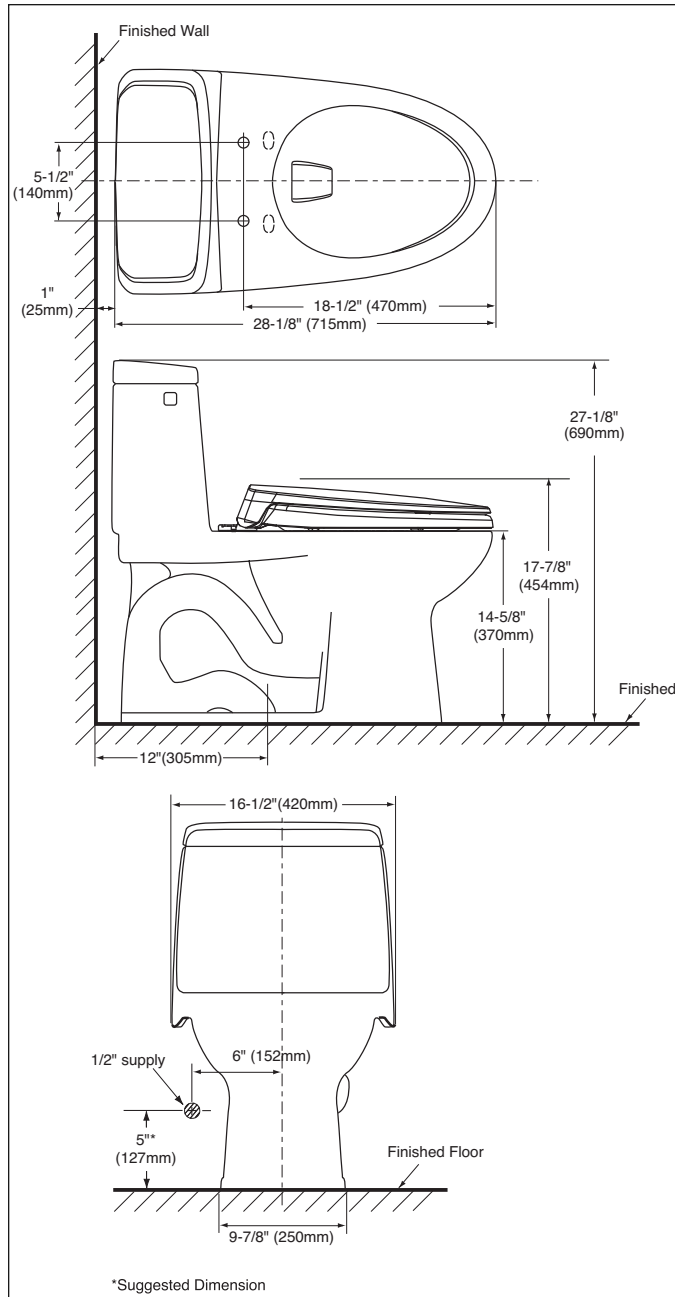

MS854114EG

Eco UltraMax® One Piece Toilet, 1.28 GPF

■ PERFORMANCE

The TOTO® E-Max® low consumption one piece toilet received high ratings during ANSI/ASME testing at independent laboratories. Designed with a powerful siphon jet flushing action, the bowl offers a large water surface and a 100% glazed trapway.

■ SPECIFICATIONS

Water Use: 1.28 Gpf/4.8Lpf
Flush System: Gravity Feed
(E-Max® Technology)
Min. Water Pressure:
8 psi (Static)
Water Surface: 10" x 8"
Trap Dia.: 2-1/8"
Rough-in: 12"
Trap Seal: 2-3/8"
Warranty: Five Year Limited Warranty
Material: Vitreous China

Shipping Weight: **MS854114EG** 89 lbs.
(Includes SoftClose Seat)

Shipping Dimensions:
MS854114EG
29"L x 18¹/₈"W x 27¹/₄"H

Fixture dimensions and hydraulic performance meet or exceed ANSI/ASME standard A112.19.2 and CAN/CSA B 45 requirements.

Listing / Approvals: IAPMO/c-UPC, CSA, City of Los Angeles, State of Massachusetts, and others.

WaterSense compliant.

These dimensions and specifications are subject to change without notice.

MS854114EG - Eco UltraMax® Toilet with SoftClose® Seat

TOTO®

TOTO® U.S.A., INC. • 1155 Southern Road, Morrow, GA 30260
Tel. (888) 295-8134 • Fax. (800) 699-4889 • www.totousa.com
Printed in U.S.A. © TOTO U.S.A. 03/07 #A10372

Printed on recycled paper

REV 07/08