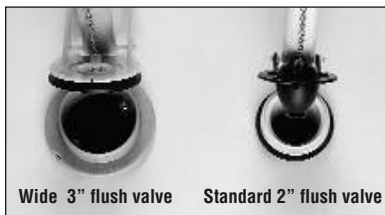

- Low profile, sleek one piece toilet
- Power Gravity system
- Wide, 2 1/8" computer designed trapway
- Large water surface

Low profile one piece toilet with 12" rough-in. Low consumption (6 Lpf/1.6 Gpf) siphon jet flushing action.

Tank cover, fittings, polished chrome trip lever, mounting covers and SoftClose seat included.

■ **MS866114**
Elongated with SoftClose Seat.
12" rough-in.

Trip Lever:

Standard #CP Chrome Plated

Optional See price book for additional finishes

MS866114 - Bristol Toilet with SoftClose Seat

Power Gravity: A powerful and quiet flush, every time.

Complete with SoftClose seat, or upgrade to a Zoë washlet or Warmlet.

Fast Flush: New, wider 3" flush valve is 125% larger than conventional 2" flush valves.

■ SPECIFICATIONS

Water Use: 1.6 Gpf/6.0 Lpf
 Flush System: Gravity Feed
 Min. Water Pressure: 8 psi
 Water Surface: 10-3/8" x 8-3/8"
 Trap Diameter: 2-1/8"
 Rough-in: 12"
 Trapseal: 2-3/8"
 Warranty: Five Year Limited Warranty
 Material: Vitreous china