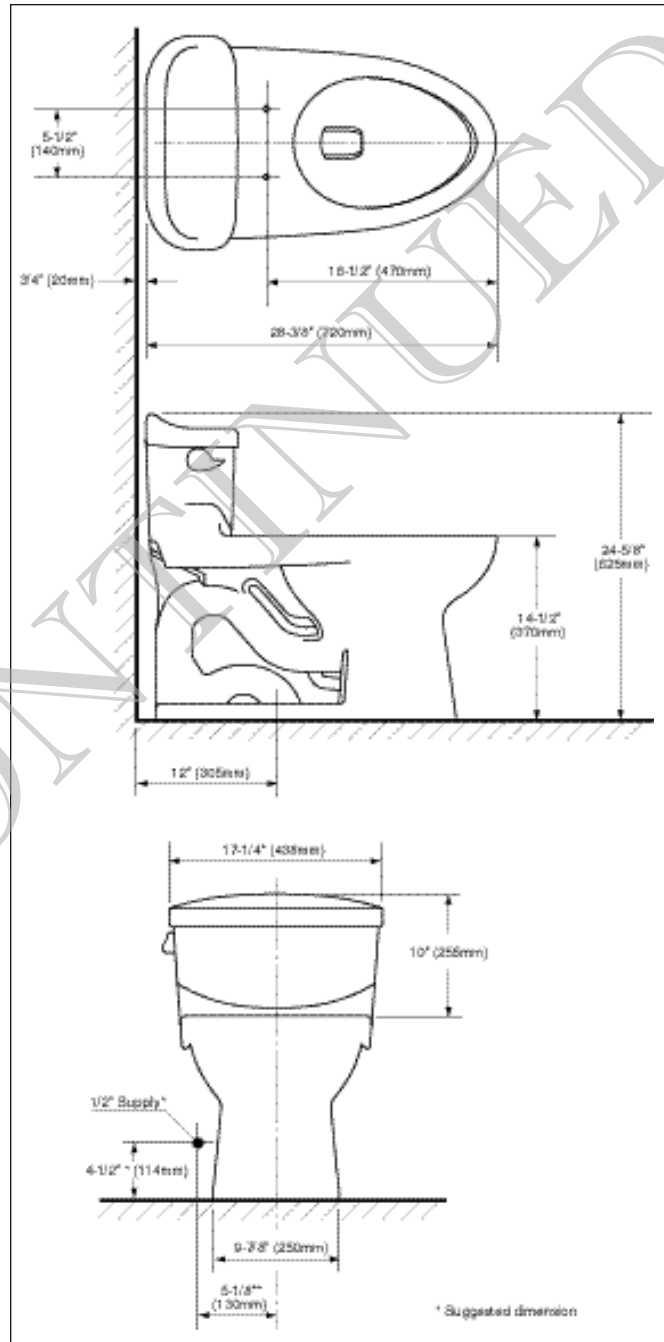

MS866114

Bristol One Piece Toilet, 1.6 GPF

■ PERFORMANCE

The TOTO low consumption received high ratings during ANSI/ASME testing at independent laboratories. Designed with a powerful siphon jet flushing action, the toilet offers a large water surface and a 100% glazed trapway.

■ SPECIFICATIONS

Water Use: 1.6 Gpf/6.0 Lpf
Flush System: Gravity Feed
Min. Water Pressure: 8 psi
Water Surface: 10-3/8" x 8-3/8"
Trap Diameter: 2-1/8"
Rough-in: 12"
Trapseal: 2-3/8"
Warranty: Five Year Limited Warranty
Material: Vitreous china

Shipping Weight: **MS866114** 86.5 lbs.

Shipping Dimensions: **MS866114**
31-1/8"L x 18-1/8"W
x 27-1/8"H

Fixture dimensions and hydraulic performance meet or exceed ANSI/ASME standard A112.19.2M and CAN/CSA B 45 requirements.

Listing / Approvals: IAPMO/UPC, CSA, City of Los Angeles, State of Massachusetts, and others.

These dimensions and specifications are subject to change without notice.

MS866114 - Bristol Toilet

TOTO®

TOTO U.S.A., INC. • 1155 Southern Road, Morrow, GA 30260
Tel. (770) 282-8686 • Fax. (770) 282-8701 • www.totousa.com
Printed in U.S.A. © TOTO LTD. 5/01 #A10060

Printed on recycled paper

REV 06/08