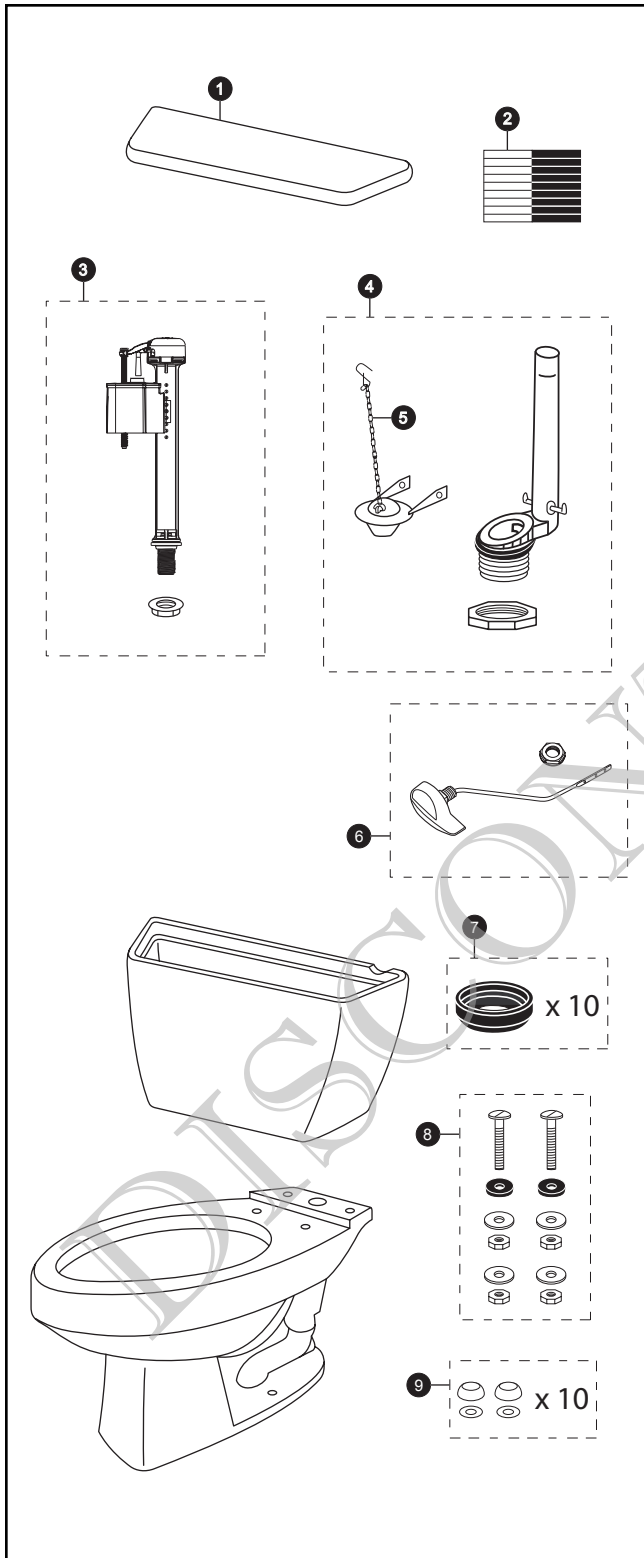

CST714D

CST714D
ST706D
C714

Carusoe™ 1.6 Gpf Toilet, Elongated, Gravity, 12" Rough-In, Insulated Tank

Item	Part	Description
1	TCU706CR#01	Tank Lid w/ Velcro Tape
	TCU706CR#03	Tank Lid w/ Velcro Tape
	TCU706CR#04	Tank Lid w/ Velcro Tape
	TCU706CR#11	Tank Lid w/ Velcro Tape
	TCU706CR#12	Tank Lid w/ Velcro Tape
	TCU706CR#51	Tank Lid w/ Velcro Tape
2	THU107	Velcro Tape
3	TSU30A	Fill Valve
4	THU258-A	Flush Valve
5	THU260	Flapper w/ Chain - Insulated Tank
6	THU061#01	Trip Lever
	THU061#03	Trip Lever
	THU061#04	Trip Lever
	THU061#11	Trip Lever
	THU061#12	Trip Lever
	THU061#51	Trip Lever
	THU061#CP	Trip Lever
	THU061#PB	Trip Lever
7	THU102	Tank to Bowl Gaskets (for 10 toilets)
8	TSU01D	Tank Mounting Kit
9	THU098#01	Bolt Cap Sets (for 10 toilets) for #01 & #11
	THU098#03	Bolt Cap Sets (for 10 toilets) for #03 & #12
	THU098#04	Bolt Cap Sets (for 10 toilets)
	THU098#51	Bolt Cap Sets (for 10 toilets)

Note:

Product Number Explanations

Two-Piece Toilet
(CST) Gravity Type Toilet
(714) Model
(D) Insulated Tank

Tank
(ST) Tank
(706) Model
(D) Insulated Tank

Bowl
(C) Bowl
(714) Model

Colors
(#01) Cotton
(#03) Bone
(#04) Gray
(#11) Colonial White
(#12) Sedona Beige
(#51) Ebony