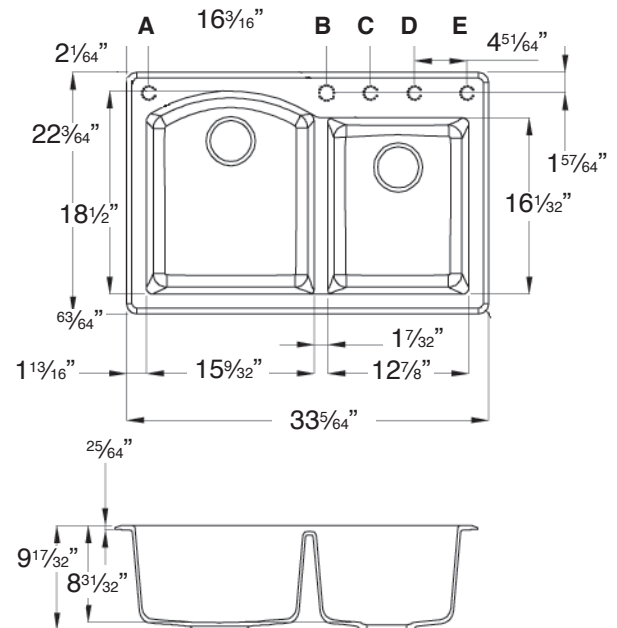

Specified Model

Model	ATDD3322
Overall Dimensions	L33" x W22" x D9½"
Left Bowl Dimensions	L15 ⁹ / ₃₂ " x W18 ¹ / ₂ " x D8 ¹³ / ₁₆ "
Right Bowl Dimensions	L12 ⁷ / ₈ " x W16 ¹ / ₃₂ " x D8 ¹³ / ₁₆ "
Faucet Holes	comes with 1 pre-drilled center hole (B) can specify up to 4 additional holes.
Shipping Weight	46 lbs.
Material	silQ®granite
Installation	countertop mounted
Required	2 basket strainers not supplied

IMPORTANT: Circle Letter(s) above to indicate location(s) for faucet hole drillings (there is a 4" spread between hole locations B,C,D. There is a 16³/₁₆" spread between hole locations A and B and a 4⁵/₆₄" spread between D and E).