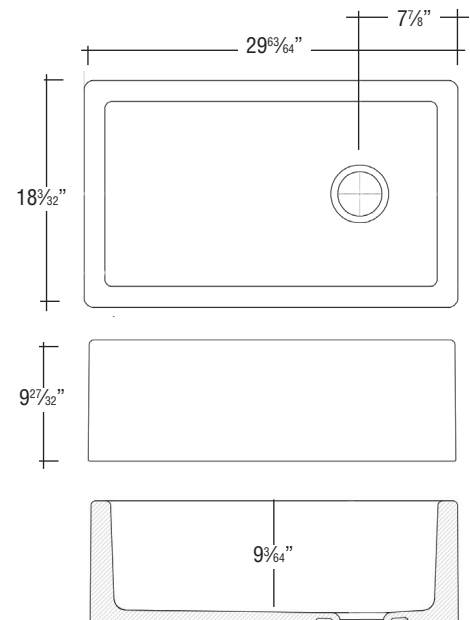

Features

- 29⁶³/₆₄" (762) x 18³/₃₂" (460) x 9²⁷/₃₂" (250) kitchen sink.
- Single compartment.
- Sink is glazed on all four exterior sides. Suitable for undermount, flush mount, built-up, or above counter installation.
- Farmhouse style with a wrap around 9²⁷/₃₂" (250) high apron front.
- Sink is reversible for drain location - either left or right center.
- Made of highest grade fireclay, which is clay heated to an extremely high 1600° making the sink hard and durable, with a beautiful high shine.
- Durability of fireclay means it is resistant to scratches and chips and is easy to clean.
- Deep bowl means more room for big pots.
- Fits 36" (914) minimum base cabinet width.

Components

Product includes:
Installation Instructions

Options

- 2210R Covered Sink Strainer
- 4010 Covered Disposer Strainer

Warranty

- Lifetime Limited Warranty

Specified Model

Model	FUSS301810
Overall Dimensions	L29 ⁶³ / ₆₄ " x W18 ³ / ₃₂ " x D9 ²⁷ / ₃₂ " 762 x 460 x 250
Bowl Dimensions	L28 ²⁷ / ₆₄ " x W16 ¹⁷ / ₃₂ " x D9 ³ / ₆₄ " 722 x 420 x 230
Drain hole:	3 ¹ / ₂ " (89mm)
Shipping Weight	90.4 lbs. 41 k.g.
Material	Fireclay
Color	White
Installation	under counter mounted
Required	template, included