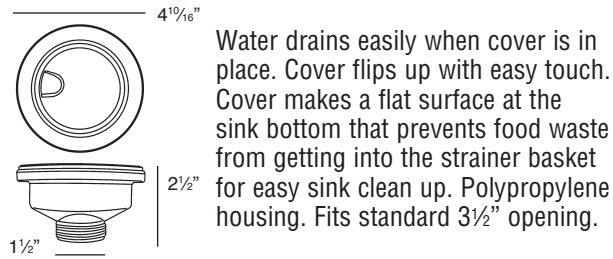

Features

- 29⁶³/₆₄" (762) x 18³/₃₂" (460) x 9²⁷/₃₂" (250) kitchen sink.
- Single compartment.
- Sink is glazed on all four exterior sides. Suitable for undermount, flush mount, built-up, or above counter installation.
- Farmhouse style with a wrap around 9²⁷/₃₂" (250) high apron front.
- Sink is reversible for drain location - either left or right center.
- Made of highest grade fireclay, which is clay heated to an extremely high 1600° making the sink hard and durable, with a beautiful high shine.
- Durability of fireclay means it is resistant to scratches and chips and is easy to clean.
- Deep bowl means more room for big pots.
- Fits 36" (914) minimum base cabinet width.

Components

Product includes:
Installation Instructions

Options

- 2210R Covered Sink Strainer
- 4010 Covered Disposer Strainer

Warranty

- Lifetime Limited Warranty

Specified Model

Model	FUSS301810
Overall Dimensions	L29 ⁶³ / ₆₄ " x W18 ³ / ₃₂ " x D9 ²⁷ / ₃₂ " 762 x 460 x 250
Bowl Dimensions	L28 ²⁷ / ₆₄ " x W16 ¹⁷ / ₃₂ " x D9 ³ / ₆₄ " 722 x 420 x 230
Drain hole:	3 ¹ / ₂ " (89mm)
Shipping Weight	90.4 lbs. 41 k.g.
Material	Fireclay
Color	White
Installation	under counter mounted
Required	template, included

Codes/Standards

ASME A112.19.3/CSA B45.4

Notes

Install this product according to the installation instructions.

Optional Accessories

2210R Covered Flip Top Sink Strainer.

4010 Covered Flip Top Disposer Strainer.