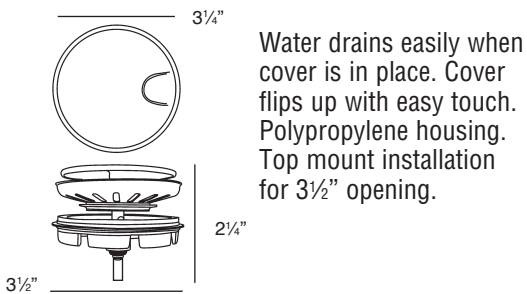

Features

- 29⁶³/₆₄" (762) x 18³/₃₂" (460) x 9²⁷/₃₂" (250) kitchen sink.
- Single compartment.
- Sink is glazed on all four exterior sides. Suitable for undermount, flush mount, built-up, or above counter installation.
- Farmhouse style with a wrap around 9²⁷/₃₂" (250) high apron front.
- Sink is reversible for drain location - either left or right center.
- Made of highest grade fireclay, which is clay heated to an extremely high 1600° making the sink hard and durable, with a beautiful high shine.
- Durability of fireclay means it is resistant to scratches and chips and is easy to clean.
- Deep bowl means more room for big pots.
- Fits 36" (914) minimum base cabinet width.

Components

Product includes:
Installation Instructions

Options

- 2210R Covered Sink Strainer
- 4010 Covered Disposer Strainer

Warranty

- Lifetime Limited Warranty

Specified Model

Model	FUSS301810
Overall Dimensions	L29 ⁶³ / ₆₄ " x W18 ³ / ₃₂ " x D9 ²⁷ / ₃₂ " 762 x 460 x 250
Bowl Dimensions	L28 ²⁷ / ₆₄ " x W16 ¹⁷ / ₃₂ " x D9 ³ / ₆₄ " 722 x 420 x 230
Drain hole:	3 ¹ / ₂ " (89mm)
Shipping Weight	90.4 lbs. 41 k.g.
Material	Fireclay
Color	White
Installation	under counter mounted
Required	template, included

Codes/Standards

ASME A112.19.3/CSA B45.4

Notes

Install this product according to the installation instructions.

Optional Accessories

2210R Covered Flip Top Sink Strainer.

4010 Covered Flip Top Disposer Strainer.