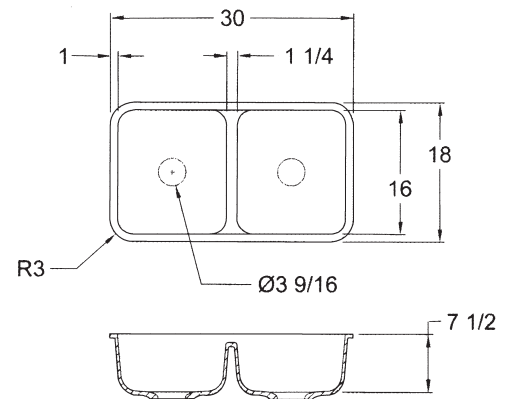

**FEATURES**

- 30" x 18" x 7½" Gourmet equal double bowls.
- Under counter mount kitchen sink.
- Solid surface material is non-porous. Scratches and stains like coffee, juice, berries and burns are easily removed with abrasive cleaners, restoring and renewing original finish.
- Transolid sinks are durable, withstand impact and heat resistant up to 375°.
- 10 Year Limited Residential Warranty / 3 Year Commercial Warranty

**COLORS**

- 00 White
- 08 Biscuit

**Specified Model**

Model	<b>KDU3018</b>
Overall Dimensions	L30" x W18" x D7½"
Bowl Dimensions	L13⅝" x W16" x D7½"
Faucet Holes	0
Shipping Weight	39 lbs.
Material	Solid Surface
Installation	countertop mounted
Required	2 basket strainers not supplied