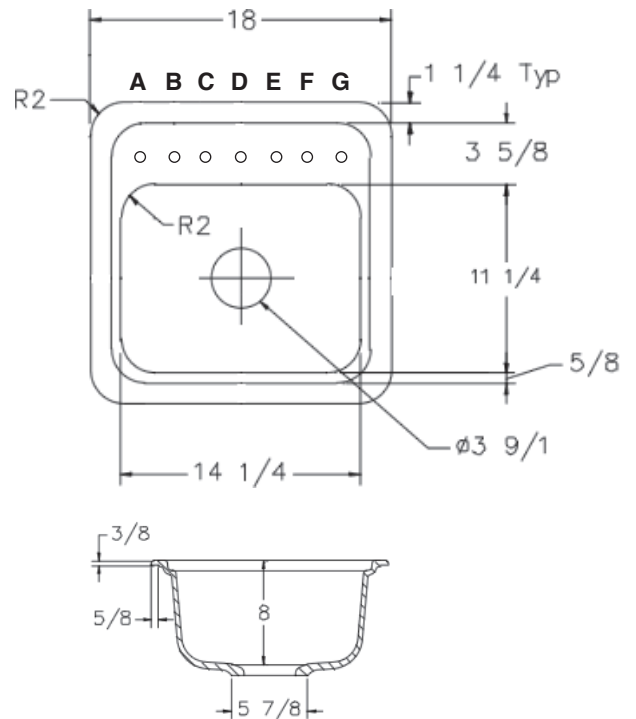

FEATURES

- 18" x 18" x 9" Entertainment/Prep single bowl.
- Top mount self-rimming sink.
- Solid surface material is non-porous. Scratches and stains like coffee, juice, berries and burns are easily removed with abrasive cleaners, restoring and renewing original finish.
- Transolid sinks are durable, withstand impact and heat resistant up to 375°.
- 10 Year Limited Residential Warranty
3 Year Commercial Warranty

COLORS

- 3 Solid Colors
- 3 Matrix Colors

Specified Model

Model	KDT18181
Overall Dimensions	L18" x W18" x D9"
Bowl Dimensions	L14 1/4" x W11 1/4" x D8"
Faucet Holes	up to 7 - must specify number of holes and hole location(s)
Shipping Weight	18 lbs.
Material	Solid Surface
Installation	countertop mounted
Required	1 basket strainer not supplied

To Be Specified:

	Faucet Hole Drillings
<input type="checkbox"/>	0 Holes
<input type="checkbox"/>	1 Hole
<input type="checkbox"/>	2 Holes
<input type="checkbox"/>	3 Holes
<input type="checkbox"/>	4 Holes
<input type="checkbox"/>	5 Holes
<input type="checkbox"/>	6 Holes
<input type="checkbox"/>	7 Holes

IMPORTANT: Circle Letter(s) above to indicate location(s) for faucet hole drillings (there is a 2" spread between hole locations).