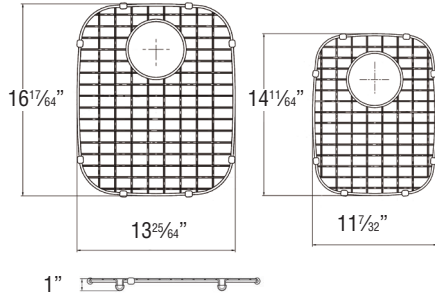

### Features

- 31<sup>3</sup>/<sub>4</sub>" (808) x 20<sup>4</sup>/<sub>32</sub>" (525) x 9" (229) undermount kitchen sink.
- Double (large/medium) compartments.
- 16 gauge 304 stainless steel.
- Smaller sink on right.
- Rear center drain location.
- Brushed finish with highlight rim.
- Superior undercoating for added sound insulation.
- 3mm sound deadening pads on all 4 sink sides and bottom. Up to 3 times heavier than competitive models.
- Fits 36" base cabinet width.

### Specified Model

Model	MUDO32219
Overall Dimensions	L31 <sup>3</sup> / <sub>4</sub> " x W20 <sup>4</sup> / <sub>32</sub> " x D9" 808 x 525 x 229
Bowl Dimensions (Left)	L15 <sup>3</sup> / <sub>4</sub> " x W18 <sup>5</sup> / <sub>8</sub> " x D9" 400 x 473 x 229
Bowl Dimensions (Right)	L13 x W16 <sup>29</sup> / <sub>64</sub> " x D7" 330 x 418 x 178
Drain holes:	3 <sup>5</sup> / <sub>8</sub> " (92mm)
Shipping Weight	37 lbs.
Material	16 gauge 304 stainless steel
Installation	under counter mounted
Required	template, included

### Notes

Install this product according to the installation instructions.

**Optional Accessories**

TSGM32212 Bottom Sink Grid Set

**2210R Covered Flip Top Sink Strainer.**

Water drains easily when cover is in place. Cover flips up with easy touch. Cover makes a flat surface at the sink bottom that prevents food waste from getting into the strainer basket for easy sink clean up. Polypropylene housing. Fits standard 3<sup>1</sup>/<sub>2</sub>" opening.