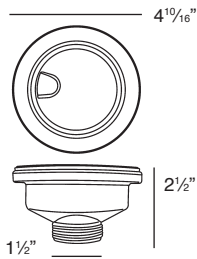

### Specified Model

Model	MUDO32219
Overall Dimensions	L31 <sup>3</sup> / <sub>4</sub> " x W20 <sup>4</sup> / <sub>32</sub> " x D9" 808 x 525 x 229
Bowl Dimensions (Left)	L15 <sup>3</sup> / <sub>4</sub> " x W18 <sup>5</sup> / <sub>8</sub> " x D9" 400 x 473 x 229
Bowl Dimensions (Right)	L13 x W16 <sup>29</sup> / <sub>64</sub> " x D7" 330 x 418 x 178
Drain holes:	3 <sup>5</sup> / <sub>8</sub> " (92mm)
Shipping Weight	37 lbs.
Material	16 gauge 304 stainless steel
Installation	under counter mounted
Required	template, included

### Notes

Install this product according to the installation instructions.

**Optional Accessories**

TSGM32212 Bottom Sink Grid Set

**2210R Covered Flip Top Sink Strainer.**

Water drains easily when cover is in place. Cover flips up with easy touch. Cover makes a flat surface at the sink bottom that prevents food waste from getting into the strainer basket for easy sink clean up. Polypropylene housing. Fits standard 3<sup>1</sup>/<sub>2</sub>" opening.