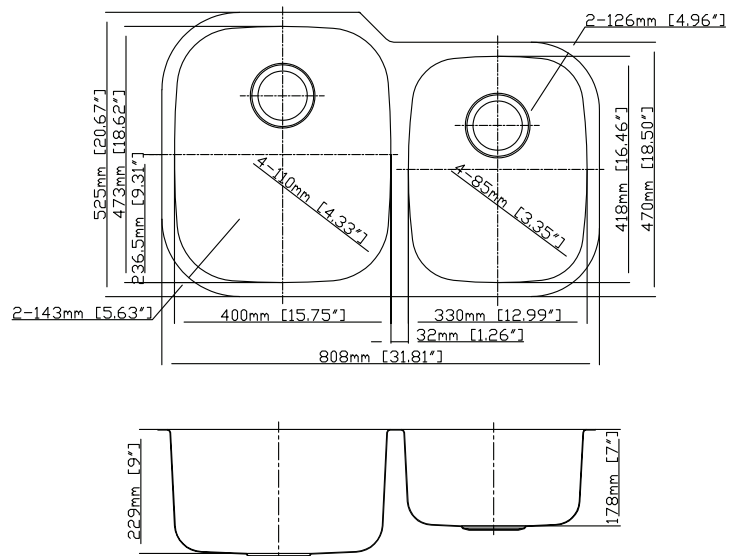

### Features

- 31<sup>3</sup>/<sub>4</sub>" (808) x 20<sup>4</sup>/<sub>32</sub>" (525) x 9" (229) undermount kitchen sink.
- Double (large/medium) compartments.
- 16 gauge 304 stainless steel.
- Smaller sink on right.
- Rear center drain location.
- Brushed finish with highlight rim.
- Superior undercoating for added sound insulation.
- 3mm sound deadening pads on all 4 sink sides and bottom. Up to 3 times heavier than competitive models.
- Fits 36" base cabinet width.

### Components

Product includes:

- Cutout Template
- Installation Hardware
- Installation Instructions

shown with Transolid  
T3530-LS faucet

### Options

- TSGM32212 Stainless Steel Bottom Sink Grid Set
- TCBM1417 Bamboo Cutting Board (for small bowl)
- 2210R Covered Sink Strainer
- 4010 Covered Disposer Strainer

### Specified Model

Model	MUDO32219
Overall Dimensions	L31 <sup>3</sup> / <sub>4</sub> " x W20 <sup>4</sup> / <sub>32</sub> " x D9" 808 x 525 x 229
Bowl Dimensions (Left)	L15 <sup>3</sup> / <sub>4</sub> " x W18 <sup>5</sup> / <sub>8</sub> " x D9" 400 x 473 x 229
Bowl Dimensions (Right)	L13 x W16 <sup>29</sup> / <sub>64</sub> " x D7" 330 x 418 x 178
Drain holes:	3 <sup>5</sup> / <sub>8</sub> " (92mm)
Shipping Weight	37 lbs.
Material	16 gauge 304 stainless steel
Installation	under counter mounted
Required	template, included