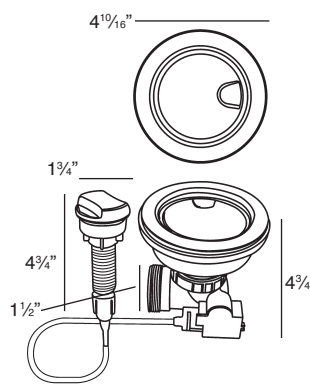

### Components

Product includes:

- Cutout Template
- Installation Hardware
- Installation Instructions

shown with Transolid  
T3530-LS faucet

### Specified Model

Model	MUDO32219
Overall Dimensions	L31 <sup>3</sup> / <sub>4</sub> " x W20 <sup>4</sup> / <sub>32</sub> " x D9" 808 x 525 x 229
Bowl Dimensions (Left)	L15 <sup>3</sup> / <sub>4</sub> " x W18 <sup>5</sup> / <sub>8</sub> " x D9" 400 x 473 x 229
Bowl Dimensions (Right)	L13 x W16 <sup>29</sup> / <sub>64</sub> " x D7" 330 x 418 x 178
Drain holes:	3 <sup>5</sup> / <sub>8</sub> " (92mm)
Shipping Weight	37 lbs.
Material	16 gauge 304 stainless steel
Installation	under counter mounted
Required	template, included

### Notes

Install this product according to the installation instructions.

**Optional Accessories**

TSGM32212 Bottom Sink Grid Set

**2210R Covered Flip Top Sink Strainer.**

Water drains easily when cover is in place. Cover flips up with easy touch. Cover makes a flat surface at the sink bottom that prevents food waste from getting into the strainer basket for easy sink clean up. Polypropylene housing. Fits standard 3<sup>1</sup>/<sub>2</sub>" opening.

**2310 Remote Covered Flip Top Sink Strainer.**

Turn the remote knob to open and close drain. Water drains easily when cover is in place. Cover flips up with easy touch. Cover makes a flat surface at the sink bottom that prevents food waste from getting into the strainer basket for easy sink clean up. Polypropylene housing. Fits standard 3<sup>1</sup>/<sub>2</sub>" opening. 1<sup>3</sup>/<sub>8</sub>" hole required in countertop for remote installation. Remote cable 25<sup>1</sup>/<sub>2</sub>" L.