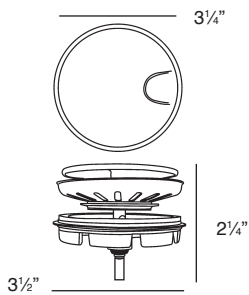

4010 Covered Flip Top Disposer Strainer.

Water drains easily when cover is in place. Cover flips up with easy touch. Polypropylene housing. Top mount installation for 3¹/₂" opening.