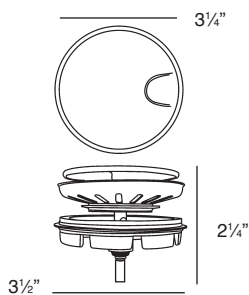

4010 Covered Flip Top Disposer Strainer.

Water drains easily when cover is in place. Cover flips up with easy touch. Polypropylene housing. Top mount installation for 3 1/2" opening.