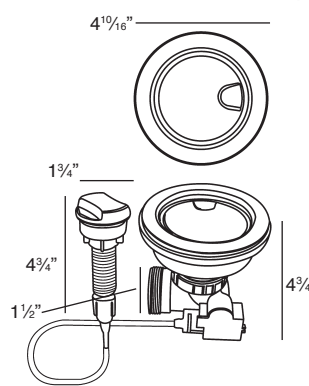

Components

Product includes:
Cutout Template
Installation Hardware
Installation Instructions

shown with Transolid
T3530-LS faucet

Options

TSGM15131 Stainless Steel Bottom Sink Grid
TCBM711 Bamboo Cutting Board
2210R Covered Sink Strainer or
4010 Covered Disposer Strainer

Warranty

- Lifetime Limited Warranty

Specified Model

Model	MUSB15137
Overall Dimensions	L15" x W12 ⁴ / ₆₄ " x D7" 381 x 321 x 178
Bowl Dimensions	L13 ⁷ / ₆₄ " x W10 ³ / ₄ " x D7" 333 x 273 x 178
Drain hole:	3 ⁵ / ₈ " (92mm)
Shipping Weight	15 lbs.
Material	16 gauge 304 stainless steel
Installation	under counter mounted
Required	template, included

Codes/Standards

ASME A112.19.3/CSA B45.4

Notes

Install this product according to the installation instructions.

Optional Accessories

TSGM15131 Bottom Sink Grid

2210R Covered Flip Top Sink Strainer.

Water drains easily when cover is in place. Cover flips up with easy touch. Cover makes a flat surface at the sink bottom that prevents food waste from getting into the strainer basket for easy sink clean up. Polypropylene housing. Fits standard 3 1/2" opening.

2310 Remote Covered Flip Top Sink Strainer.

Turn the remote knob to open and close drain. Water drains easily when cover is in place. Cover flips up with easy touch. Cover makes a flat surface at the sink bottom that prevents food waste from getting into the strainer basket for easy sink clean up. Polypropylene housing. Fits standard 3 1/2" opening. 1 3/8" hole required in countertop for remote installation. Remote cable 25 1/2" L.