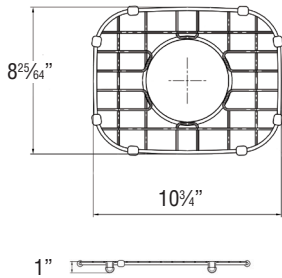

Features

- 15" (381) x 12⁴/₆₄" (321) x 7" (178) undermount bar or entertainment sink.
- Single compartment.
- 16 gauge 304 stainless steel.
- Center drain location.
- Superior undercoating for added sound insulation.
- 3mm sound deadening pads on all 4 sink sides and bottom. Up to 3 times heavier than competitive models.
- Fits 18" base cabinet width.

Warranty

- Lifetime Limited Warranty

Specified Model

Model	MUSB15137
Overall Dimensions	L15" x W12 ⁴ / ₆₄ " x D7" 381 x 321 x 178
Bowl Dimensions	L13 ⁷ / ₆₄ " x W10 ³ / ₄ " x D7" 333 x 273 x 178
Drain hole:	3 ⁵ / ₈ " (92mm)
Shipping Weight	15 lbs.
Material	16 gauge 304 stainless steel
Installation	under counter mounted
Required	template, included

Codes/Standards

ASME A112.19.3/CSA B45.4

Notes

Install this product according to the installation instructions.

Optional Accessories

TSGM15131 Bottom Sink Grid

2210R Covered Flip Top Sink Strainer.

Water drains easily when cover is in place. Cover flips up with easy touch. Cover makes a flat surface at the sink bottom that prevents food waste from getting into the strainer basket for easy sink clean up. Polypropylene housing. Fits standard 3 1/2" opening.

2310 Remote Covered Flip Top Sink Strainer.

Turn the remote knob to open and close drain. Water drains easily when cover is in place. Cover flips up with easy touch. Cover makes a flat surface at the sink bottom that prevents food waste from getting into the strainer basket for easy sink clean up. Polypropylene housing. Fits standard 3 1/2" opening. 1 3/8" hole required in countertop for remote installation. Remote cable 25 1/2" L.