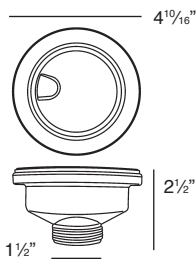

Features

- 15" (381) x 12⁴/₆₄" (321) x 7" (178) undermount bar or entertainment sink.
- Single compartment.
- 16 gauge 304 stainless steel.
- Center drain location.
- Superior undercoating for added sound insulation.
- 3mm sound deadening pads on all 4 sink sides and bottom. Up to 3 times heavier than competitive models.
- Fits 18" base cabinet width.

Warranty

- Lifetime Limited Warranty

Specified Model

Model	MUSB15137
Overall Dimensions	L15" x W12 ⁴ / ₆₄ " x D7" 381 x 321 x 178
Bowl Dimensions	L13 ⁷ / ₆₄ " x W10 ³ / ₄ " x D7" 333 x 273 x 178
Drain hole:	3 ⁵ / ₈ " (92mm)
Shipping Weight	15 lbs.
Material	16 gauge 304 stainless steel
Installation	under counter mounted
Required	template, included

Codes/Standards

ASME A112.19.3/CSA B45.4

Notes

Install this product according to the installation instructions.

Optional Accessories

TSGM15131 Bottom Sink Grid

2210R Covered Flip Top Sink Strainer.

Water drains easily when cover is in place. Cover flips up with easy touch. Cover makes a flat surface at the sink bottom that prevents food waste from getting into the strainer basket for easy sink clean up. Polypropylene housing. Fits standard 3 1/2" opening.

2310 Remote Covered Flip Top Sink Strainer.

Turn the remote knob to open and close drain. Water drains easily when cover is in place. Cover flips up with easy touch. Cover makes a flat surface at the sink bottom that prevents food waste from getting into the strainer basket for easy sink clean up. Polypropylene housing. Fits standard 3 1/2" opening. 1 3/8" hole required in countertop for remote installation. Remote cable 25 1/2" L.