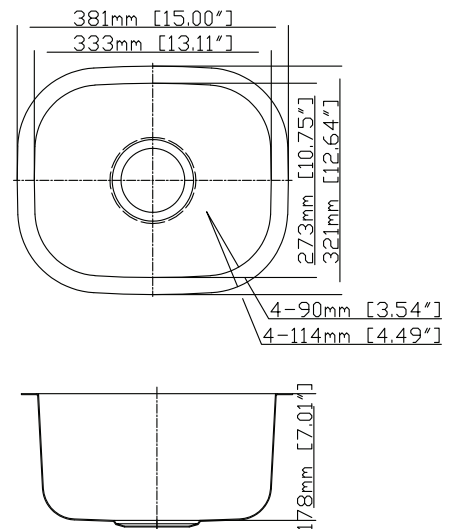

Features

- 15" (381) x 12⁴/₆₄" (321) x 7" (178) undermount bar or entertainment sink.
- Single compartment.
- 16 gauge 304 stainless steel.
- Center drain location.
- Superior undercoating for added sound insulation.
- 3mm sound deadening pads on all 4 sink sides and bottom. Up to 3 times heavier than competitive models.
- Fits 18" base cabinet width.

Components

Product includes:
Cutout Template
Installation Hardware
Installation Instructions

shown with Transolid
T3530-LS faucet

Options

TSGM15131 Stainless Steel Bottom Sink Grid
TCBM711 Bamboo Cutting Board
2210R Covered Sink Strainer or
4010 Covered Disposer Strainer

Warranty

- Lifetime Limited Warranty

Specified Model

Model	MUSB15137
Overall Dimensions	L15" x W12 ⁴ / ₆₄ " x D7" 381 x 321 x 178
Bowl Dimensions	L13 ⁷ / ₆₄ " x W10 ³ / ₄ " x D7" 333 x 273 x 178
Drain hole:	3 ⁵ / ₈ " (92mm)
Shipping Weight	15 lbs.
Material	16 gauge 304 stainless steel
Installation	under counter mounted
Required	template, included