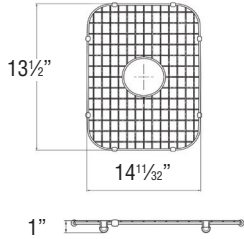

Features

- 16½" (420) x 18" (457) x 9" (229) undermount bar or entertainment sink.
- Single compartment.
- 16 gauge 304 stainless steel.
- Center drain location.
- Brushed finish with highlight rim.
- Superior undercoating for added sound insulation.
- 3mm sound deadening pads on all 4 sink sides and bottom. Up to 3 times heavier than competitive models.
- Fits 24" base cabinet width.

Warranty

- Lifetime Limited Warranty

Specified Model

Model	MUSB17189
Overall Dimensions	L16 ¹⁷ / ₃₂ " x W17 ⁶³ / ₆₄ " x D9" 420 x 457 x 229
Bowl Dimensions	L14 ⁹ / ₁₆ " x W16 ¹ / ₃₂ " x D9" 370 x 407 x 229
Drain hole:	3 ⁵ / ₈ " (92mm)
Shipping Weight	15 lbs.
Material	16 gauge 304 stainless steel
Installation	under counter mounted
Required	template, included

Codes/Standards

ASME A112.19.3/CSA B45.4

Notes

Install this product according to the installation instructions.

Optional Accessories

TSGM17181 Bottom Sink Grid

2210R Covered Flip Top Sink Strainer.

Water drains easily when cover is in place. Cover flips up with easy touch. Cover makes a flat surface at the sink bottom that prevents food waste from getting into the strainer basket for easy sink clean up. Polypropylene housing. Fits standard 3½" opening.