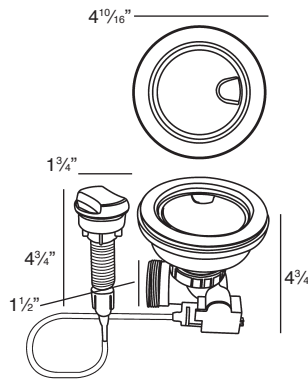

Features

- 16½" (420) x 18" (457) x 9" (229) undermount bar or entertainment sink.
- Single compartment.
- 16 gauge 304 stainless steel.
- Center drain location.
- Brushed finish with highlight rim.
- Superior undercoating for added sound insulation.
- 3mm sound deadening pads on all 4 sink sides and bottom. Up to 3 times heavier than competitive models.
- Fits 24" base cabinet width.

Warranty

- Lifetime Limited Warranty

Specified Model

Model	MUSB17189
Overall Dimensions	L16 ¹⁷ / ₃₂ " x W17 ⁶³ / ₆₄ " x D9" 420 x 457 x 229
Bowl Dimensions	L14 ⁹ / ₁₆ " x W16 ¹ / ₃₂ " x D9" 370 x 407 x 229
Drain hole:	3 ⁵ / ₈ " (92mm)
Shipping Weight	15 lbs.
Material	16 gauge 304 stainless steel
Installation	under counter mounted
Required	template, included

Codes/Standards

ASME A112.19.3/CSA B45.4

Notes

Install this product according to the installation instructions.

Optional Accessories

TSGM17181 Bottom Sink Grid

2210R Covered Flip Top Sink Strainer.

Water drains easily when cover is in place. Cover flips up with easy touch. Cover makes a flat surface at the sink bottom that prevents food waste from getting into the strainer basket for easy sink clean up. Polypropylene housing. Fits standard 3½" opening.

2310 Remote Covered Flip Top Sink Strainer.

Turn the remote knob to open and close drain. Water drains easily when cover is in place. Cover flips up with easy touch. Cover makes a flat surface at the sink bottom that prevents food waste from getting into the strainer basket for easy sink clean up. Polypropylene housing. Fits standard 3½" opening. 1 3/8" hole required in countertop for remote installation. Remote cable 25½" L.