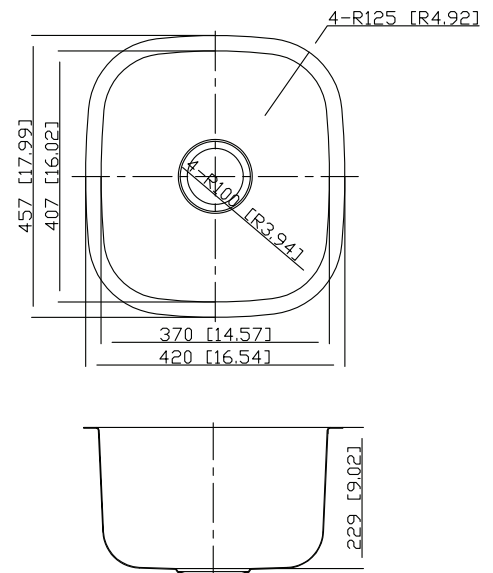

Features

- 16½" (420) x 18" (457) x 9" (229) undermount bar or entertainment sink.
- Single compartment.
- 16 gauge 304 stainless steel.
- Center drain location.
- Brushed finish with highlight rim.
- Superior undercoating for added sound insulation.
- 3mm sound deadening pads on all 4 sink sides and bottom. Up to 3 times heavier than competitive models.
- Fits 24" base cabinet width.

Components

Product includes:
Cutout Template
Installation Hardware
Installation Instructions

Options

TSGM17181 Stainless Steel Bottom Sink Grid
TCBM717 Bamboo Cutting Board
2210R Covered Sink Strainer or
4010 Covered Disposer Strainer

Warranty

- Lifetime Limited Warranty

Specified Model

Model	MUSB17189
Overall Dimensions	L16 ¹⁷ / ₃₂ " x W17 ⁶³ / ₆₄ " x D9" 420 x 457 x 229
Bowl Dimensions	L14 ⁹ / ₁₆ " x W16 ¹ / ₃₂ " x D9" 370 x 407 x 229
Drain hole:	3 ⁵ / ₈ " (92mm)
Shipping Weight	15 lbs.
Material	16 gauge 304 stainless steel
Installation	under counter mounted
Required	template, included