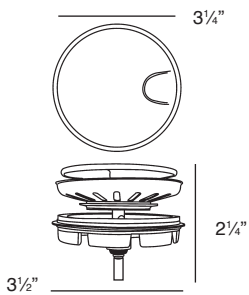

4010 Covered Flip Top Disposer Strainer.

Water drains easily when cover is in place. Cover flips up with easy touch. Polypropylene housing. Top mount installation for 3½" opening.