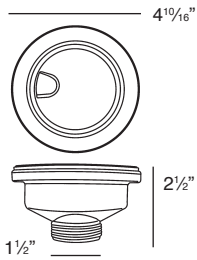

Features

- 16½" (420) x 18" (457) x 9" (229) undermount bar or entertainment sink.
- Single compartment.
- 16 gauge 304 stainless steel.
- Center drain location.
- Brushed finish with highlight rim.
- Superior undercoating for added sound insulation.
- 3mm sound deadening pads on all 4 sink sides and bottom. Up to 3 times heavier than competitive models.
- Fits 24" base cabinet width.

Warranty

- Lifetime Limited Warranty

Specified Model

Model	MUSB17189
Overall Dimensions	L16 ¹⁷ / ₃₂ " x W17 ⁶³ / ₆₄ " x D9" 420 x 457 x 229
Bowl Dimensions	L14 ⁹ / ₁₆ " x W16 ¹ / ₃₂ " x D9" 370 x 407 x 229
Drain hole:	3 ⁵ / ₈ " (92mm)
Shipping Weight	15 lbs.
Material	16 gauge 304 stainless steel
Installation	under counter mounted
Required	template, included

Codes/Standards

ASME A112.19.3/CSA B45.4

Notes

Install this product according to the installation instructions.

Optional Accessories

TSGM17181 Bottom Sink Grid

2210R Covered Flip Top Sink Strainer.

Water drains easily when cover is in place. Cover flips up with easy touch. Cover makes a flat surface at the sink bottom that prevents food waste from getting into the strainer basket for easy sink clean up. Polypropylene housing. Fits standard 3½" opening.

2310 Remote Covered Flip Top Sink Strainer.

Turn the remote knob to open and close drain. Water drains easily when cover is in place. Cover flips up with easy touch. Cover makes a flat surface at the sink bottom that prevents food waste from getting into the strainer basket for easy sink clean up. Polypropylene housing. Fits standard 3½" opening. 1 3/8" hole required in countertop for remote installation. Remote cable 25½" L.