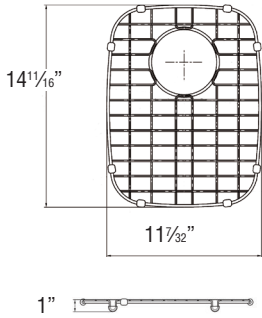

Features

- 18½" (469) x 15" (381) x 7" (178) undermount bar or entertainment sink.
- Single compartment.
- 16 gauge 304 stainless steel.
- Rear center drain location.
- Brushed finish with highlight rim.
- Superior undercoating for added sound insulation.
- 3mm sound deadening pads on all 4 sink sides and bottom. Up to 3 times heavier than competitive models.
- Fits 24" base cabinet width.

Warranty

- Lifetime Limited Warranty

Specified Model

Model	MUSB19157
Overall Dimensions	L18½" x W15" x D7" 469 x 381 x 178
Bowl Dimensions	L16²⁹⁄₆₄" x W13" x D7" 418 x 330 x 178
Drain hole:	3⁵⁄₈" (92mm)
Shipping Weight	15 lbs.
Material	16 gauge 304 stainless steel
Installation	under counter mounted
Required	template, included

Codes/Standards

ASME A112.19.3/CSA B45.4

Notes

Install this product according to the installation instructions.

Optional Accessories

TSGM19151 Bottom Sink Grid

2210R Covered Flip Top Sink Strainer.

2310 Remote Covered Flip Top Sink Strainer.