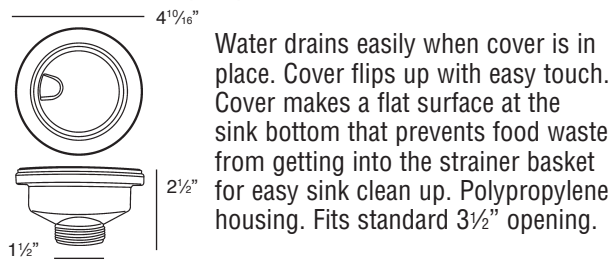

Features

- 18½" (469) x 15" (381) x 7" (178) undermount bar or entertainment sink.
- Single compartment.
- 16 gauge 304 stainless steel.
- Rear center drain location.
- Brushed finish with highlight rim.
- Superior undercoating for added sound insulation.
- 3mm sound deadening pads on all 4 sink sides and bottom. Up to 3 times heavier than competitive models.
- Fits 24" base cabinet width.

Codes/Standards

ASME A112.19.3/CSA B45.4

Notes

Install this product according to the installation instructions.

Optional Accessories

TSGM19151 Bottom Sink Grid

2210R Covered Flip Top Sink Strainer.

2310 Remote Covered Flip Top Sink Strainer.