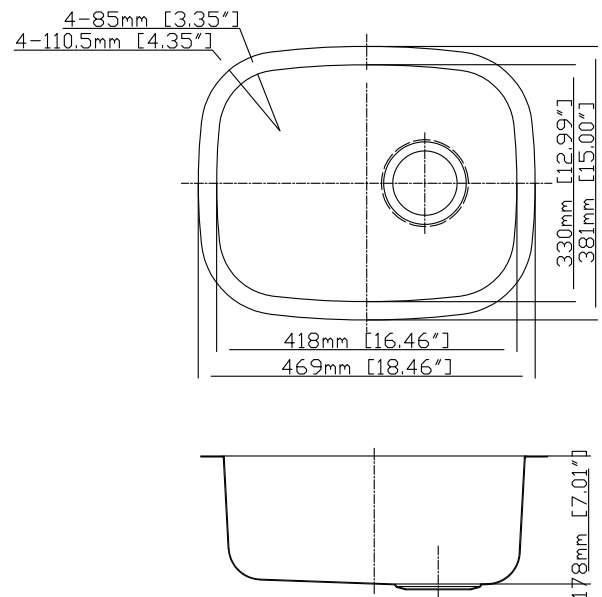

Features

- 18½" (469) x 15" (381) x 7" (178) undermount bar or entertainment sink.
- Single compartment.
- 16 gauge 304 stainless steel.
- Rear center drain location.
- Brushed finish with highlight rim.
- Superior undercoating for added sound insulation.
- 3mm sound deadening pads on all 4 sink sides and bottom. Up to 3 times heavier than competitive models.
- Fits 24" base cabinet width.

Components

Product includes:
Cutout Template
Installation Hardware
Installation Instructions

shown with Transolid
T3580-PC faucet

Options

TSGM19151 Stainless Steel Bottom Sink Grid
TCBM814 Bamboo Cutting Board
2210R Covered Sink Strainer or
4010 Covered Disposer Strainer

Warranty

- Lifetime Limited Warranty

Specified Model

Model	MUSB19157
Overall Dimensions	L18½" x W15" x D7" 469 x 381 x 178
Bowl Dimensions	L16²⁹⁄₆₄" x W13" x D7" 418 x 330 x 178
Drain hole:	3⁵⁄₈" (92mm)
Shipping Weight	15 lbs.
Material	16 gauge 304 stainless steel
Installation	under counter mounted
Required	template, included