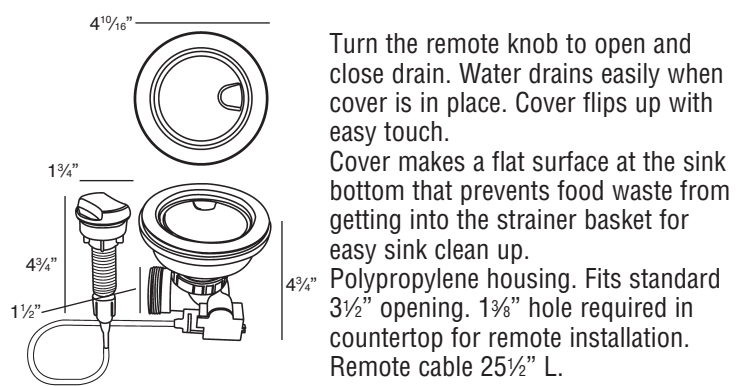

Features

- 18½" (469) x 15" (381) x 7" (178) undermount bar or entertainment sink.
- Single compartment.
- 16 gauge 304 stainless steel.
- Rear center drain location.
- Brushed finish with highlight rim.
- Superior undercoating for added sound insulation.
- 3mm sound deadening pads on all 4 sink sides and bottom. Up to 3 times heavier than competitive models.
- Fits 24" base cabinet width.

Codes/Standards

ASME A112.19.3/CSA B45.4

Notes

Install this product according to the installation instructions.

Optional Accessories

TSGM19151 Bottom Sink Grid

2210R Covered Flip Top Sink Strainer.

2310 Remote Covered Flip Top Sink Strainer.