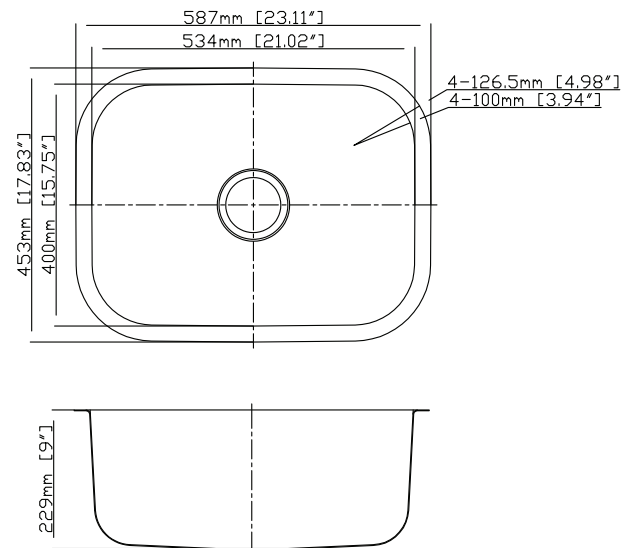

Features

- 23¹/₈" (587) x 17⁵/₈" (453) x 9" (229) undermount kitchen sink.
- Single compartment.
- 16 gauge 304 stainless steel.
- Center drain location.
- Brushed finish with highlight rim.
- Superior undercoating for added sound insulation.
- 3mm sound deadening pads on all 4 sink sides and bottom. Up to 3 times heavier than competitive models.
- Fits 27" base cabinet width.

Components

Product includes:

- Cutout Template
- Installation Hardware
- Installation Instructions

shown with Transolid
T3540-LS faucet

Options

- TSGM2318S1 Stainless Steel Bottom Sink Grid
- TCBM1016 Bamboo Cutting Board
- 2210R Covered Sink Strainer or
- 4010 Covered Disposer Strainer

Warranty

- Lifetime Limited Warranty

Specified Model

| Model | MUSB23189 |
|--------------------|--|
| Overall Dimensions | L23 ⁷ / ₈ " x W17 ⁵ / ₈ " x D9" 587 x 453 x 229 |
| Bowl Dimensions | L21 ¹ / ₂ " x W15 ³ / ₄ " x D9" 534 x 400 x 229 |
| Drain hole: | 3 ⁵ / ₈ " (92mm) |
| Shipping Weight | 28 lbs. |
| Material | 16 gauge 304 stainless steel |
| Installation | under counter mounted |
| Required | template, included |