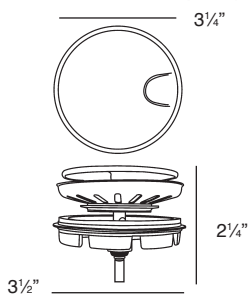

Water drains easily when cover is in place. Cover flips up with easy touch. Polypropylene housing. Top mount installation for 3¹/₂" opening.