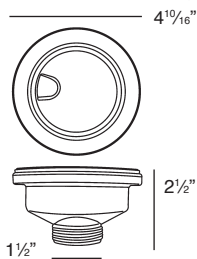

Features

- 23¹/₈" (587) x 17⁵/₈" (453) x 9" (229) undermount kitchen sink.
- Single compartment.
- 16 gauge 304 stainless steel.
- Center drain location.
- Brushed finish with highlight rim.
- Superior undercoating for added sound insulation.
- 3mm sound deadening pads on all 4 sink sides and bottom. Up to 3 times heavier than competitive models.
- Fits 27" base cabinet width.

Warranty

- Lifetime Limited Warranty

Specified Model

| Model | MUSB23189 |
|--------------------|--|
| Overall Dimensions | L23 ⁷ / ₈ " x W17 ⁵ / ₈ " x D9" 587 x 453 x 229 |
| Bowl Dimensions | L21 ¹ / ₂ " x W15 ³ / ₄ " x D9" 534 x 400 x 229 |
| Drain hole: | 3 ⁵ / ₈ " (92mm) |
| Shipping Weight | 28 lbs. |
| Material | 16 gauge 304 stainless steel |
| Installation | under counter mounted |
| Required | template, included |

Codes/Standards

ASME A112.19.3/CSA B45.4

Notes

Install this product according to the installation instructions.

Optional Accessories

TSGM23181 Bottom Sink Grid

2210R Covered Flip Top Sink Strainer.

Water drains easily when cover is in place. Cover flips up with easy touch. Cover makes a flat surface at the sink bottom that prevents food waste from getting into the strainer basket for easy sink clean up. Polypropylene housing. Fits standard 3¹/₂" opening.

2310 Remote Covered Flip Top Sink Strainer.

Turn the remote knob to open and close drain. Water drains easily when cover is in place. Cover flips up with easy touch. Cover makes a flat surface at the sink bottom that prevents food waste from getting into the strainer basket for easy sink clean up. Polypropylene housing. Fits standard 3¹/₂" opening. 1⁵/₈" hole required in countertop for remote installation. Remote cable 25¹/₂" L.