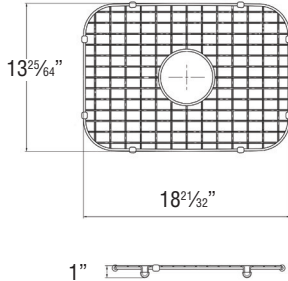

Warranty

- Lifetime Limited Warranty

Specified Model

| Model | MUSB23189 |
|--------------------|--|
| Overall Dimensions | L23 ⁷ / ₈ " x W17 ⁵ / ₈ " x D9" 587 x 453 x 229 |
| Bowl Dimensions | L21 ¹ / ₂ " x W15 ³ / ₄ " x D9" 534 x 400 x 229 |
| Drain hole: | 3 ⁵ / ₈ " (92mm) |
| Shipping Weight | 28 lbs. |
| Material | 16 gauge 304 stainless steel |
| Installation | under counter mounted |
| Required | template, included |

Codes/Standards

ASME A112.19.3/CSA B45.4

Notes

Install this product according to the installation instructions.

Optional Accessories

TSGM23181 Bottom Sink Grid

2210R Covered Flip Top Sink Strainer.

Water drains easily when cover is in place. Cover flips up with easy touch. Cover makes a flat surface at the sink bottom that prevents food waste from getting into the strainer basket for easy sink clean up. Polypropylene housing. Fits standard 3¹/₂" opening.