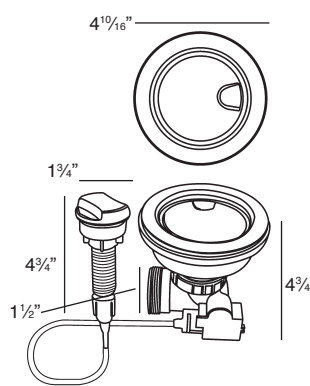

Components

Product includes:

- Cutout Template
- Installation Hardware
- Installation Instructions

shown with Transolid
T3540-LS faucet

Options

- TSGM2318S1 Stainless Steel Bottom Sink Grid
- TCBM1016 Bamboo Cutting Board
- 2210R Covered Sink Strainer or
- 4010 Covered Disposer Strainer

Warranty

- Lifetime Limited Warranty

Specified Model

| Model | MUSB23189 |
|--------------------|--|
| Overall Dimensions | L23 ⁷ / ₈ " x W17 ⁵ / ₈ " x D9" 587 x 453 x 229 |
| Bowl Dimensions | L21 ¹ / ₂ " x W15 ³ / ₄ " x D9" 534 x 400 x 229 |
| Drain hole: | 3 ⁵ / ₈ " (92mm) |
| Shipping Weight | 28 lbs. |
| Material | 16 gauge 304 stainless steel |
| Installation | under counter mounted |
| Required | template, included |

Codes/Standards

ASME A112.19.3/CSA B45.4

Notes

Install this product according to the installation instructions.

Optional Accessories

TSGM23181 Bottom Sink Grid

2210R Covered Flip Top Sink Strainer.

Water drains easily when cover is in place. Cover flips up with easy touch. Cover makes a flat surface at the sink bottom that prevents food waste from getting into the strainer basket for easy sink clean up. Polypropylene housing. Fits standard 3¹/₂" opening.

2310 Remote Covered Flip Top Sink Strainer.

Turn the remote knob to open and close drain. Water drains easily when cover is in place. Cover flips up with easy touch. Cover makes a flat surface at the sink bottom that prevents food waste from getting into the strainer basket for easy sink clean up. Polypropylene housing. Fits standard 3¹/₂" opening. 1⁵/₈" hole required in countertop for remote installation. Remote cable 25¹/₂" L.