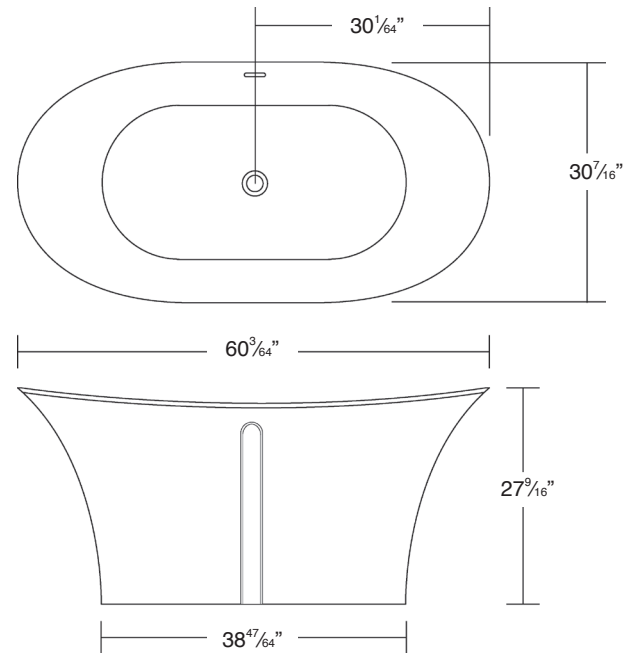

FEATURES

- 60.04" x 30.43" x 27.56" freestanding bathtub.
- Resin stone material.
- Center drain location. Spring-loaded chrome finish bottom drain included.
- Built-in overflow.
- 10 Year Limited Residential Warranty
3 Year Commercial Warranty

COLORS/FINISH

- 01 White
- (V) velvet finish

Specified Model

Model	SAN6030
Dimensions	L60 ³ / ₆₄ " x W30 ⁷ / ₁₆ " x H27 ⁹ / ₁₆ "
Drain Outlet	Center
Water Capacity	53 gallons
Cubic Feet	43.44
Item Weight	157 lbs.
Shipping Weight	267 lbs.
Material	Resin Stone
Installation	freestanding, floor mounted
Required	floor or wall mount faucet not supplied