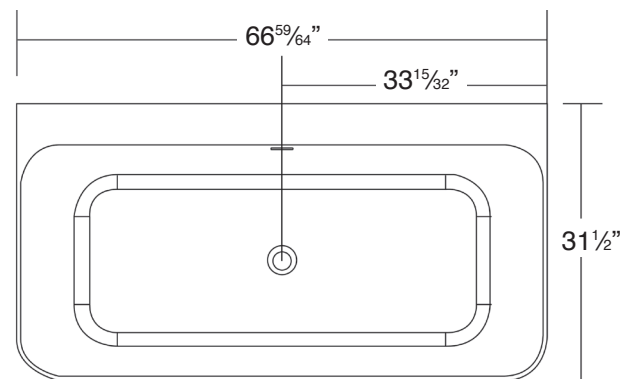

STUDIO

by TRANSOLID

67" x 30 1/2" GLENWOOD Freestanding Bathtub SGL6731

BATHTUBS

FEATURES

- 66⁵⁹/₆₄" x 31¹/₂" x 23⁵/₈" freestanding bathtub.
- Transolid® resin stone is a composite of modified acrylic and natural stone.
- Center drain location. Spring-loaded chrome finish bottom drain included.
- Built-in overflow.
- 10 Year Limited Residential Warranty
3 Year Commercial Warranty

COLOR

- 01 White

FINISH

- (V) velvet

OPTION

- TD10 Bathtub drain with overflow in decorative finishes: BN, PN, ORB, VB, MB, WH finishes. See back for information.

Specified Model

| Model | SGL6731 |
|-----------------|---|
| Dimensions | L66 ⁵⁹ / ₆₄ " x W31 ¹ / ₂ " x H23 ⁵ / ₈ " |
| Drain Outlet | Center |
| Water Capacity | 87 gallons |
| Cubic Feet | 44.14 |
| Item Weight | 254 lbs. |
| Shipping Weight | 364 lbs. |
| Material | Resin Stone |
| Installation | freestanding, floor mounted |
| Required | floor or wall mount faucet not supplied |