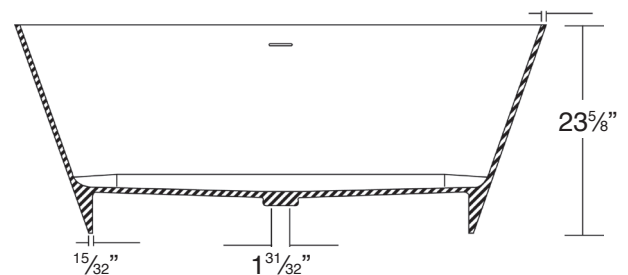

STUDIO

by TRANSOLID

67" x 30 1/2" GLENWOOD Freestanding Bathtub SGL6731

BATHTUBS

FEATURES

- 66⁵⁹/₆₄" x 31¹/₂" x 23⁵/₈" freestanding bathtub.
- Transolid® resin stone is a composite of modified acrylic and natural stone.
- Center drain location. Spring-loaded chrome finish bottom drain included.
- Built-in overflow.
- 10 Year Limited Residential Warranty
3 Year Commercial Warranty

COLOR

- 01 White

FINISH

- (V) velvet

OPTION

- TD10 Bathtub drain with overflow in decorative finishes: BN, PN, ORB, VB, MB, WH finishes. See back for information.

Specified Model

| Model | SGL6731 |
|-----------------|---|
| Dimensions | L66 ⁵⁹ / ₆₄ " x W31 ¹ / ₂ " x H23 ⁵ / ₈ " |
| Drain Outlet | Center |
| Water Capacity | 87 gallons |
| Cubic Feet | 44.14 |
| Item Weight | 254 lbs. |
| Shipping Weight | 364 lbs. |
| Material | Resin Stone |
| Installation | freestanding, floor mounted |
| Required | floor or wall mount faucet not supplied |