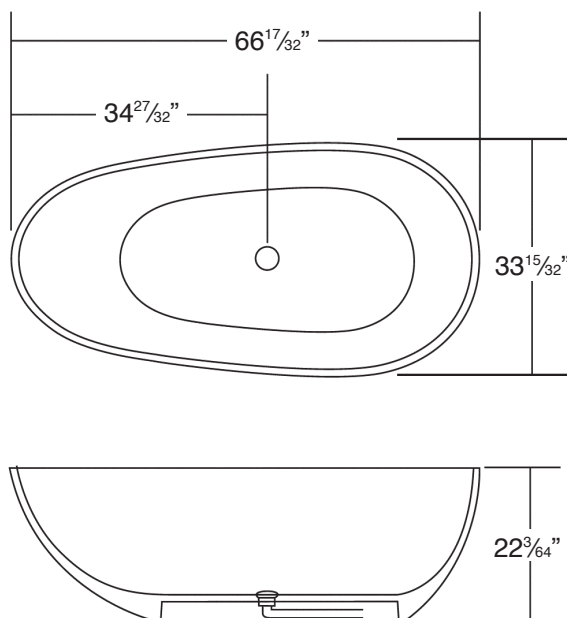

STUDIO

by TRANSOLID

66¹/₂" x 33¹/₂" MARISOL GRANDE Freestanding Bathtub SML6733

FEATURES

- 66¹/₂" x 33¹/₂" x 22³/₆₄" freestanding bathtub.
- Transolid® resin stone is a composite of modified acrylic and natural stone.
- Center drain location. Spring-loaded chrome finish bottom drain included.
- Built-in overflow.
- 10 Year Limited Residential Warranty
3 Year Commercial Warranty

COLOR

- 01 White

FINISH

- (V) velvet

OPTION

- TD10 Bathtub drain with overflow in decorative finishes: BN, PN, ORB, VB, MB, WH finishes. See back for information.

BATHTUBS

Specified Model

Model	SML6733
Dimensions	L66 ¹ / ₂ " x W33 ¹ / ₂ " x H22 ³ / ₆₄ "
Drain Outlet	Center
Water Capacity	74 gallons
Cubic Feet	38.17
Item Weight	353 lbs.
Shipping Weight	463 lbs.
Material	Resin Stone
Installation	freestanding, floor mounted
Required	floor or wall mount faucet not supplied