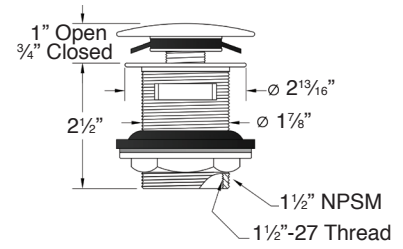

OPTIONAL

Bathtub Drain in decorative finishes

SPECIFICATIONS

TD10 EZ-Click Bathtub Drain with overflow. Drain tube not included.

Finishes: BN Brushed Nickel, PN Polished Nickel, ORB Oil Rubbed Bronze, VB Venetian Bronze, MB Matte Black, WH White