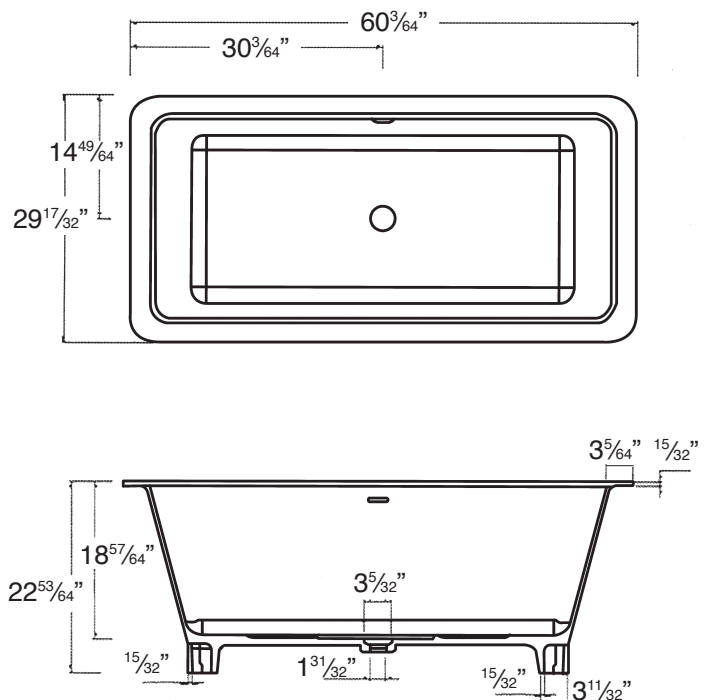

### Specified Model

Model	SMN6030
Dimensions	L60 <sup>3</sup> / <sub>64</sub> " x W29 <sup>17</sup> / <sub>32</sub> " x H22 <sup>53</sup> / <sub>64</sub> "
Drain Outlet	Center
Water Capacity	67 gallons
Cubic Feet	36.72
Item Weight	220 lbs.
Shipping Weight	331 lbs.
Material	Resin Stone
Installation	freestanding, floor mounted
Required	floor or wall mount faucet not supplied