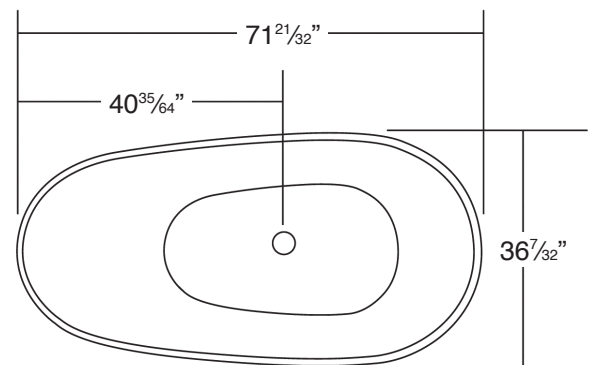

STUDIO

by TRANSOLID

71⁵/₈" x 36¹/₄" SHEA Freestanding Bathtub SSH7236

FEATURES

- 71²¹/₃₂" x 36⁷/₃₂" x 20¹⁵/₃₂" freestanding bathtub.
- Transolid® resin stone is a composite of modified acrylic and natural stone.
- Center drain location. Spring-loaded chrome finish bottom drain included.
- Built-in overflow.
- 10 Year Limited Residential Warranty
3 Year Commercial Warranty

COLOR

- 01 White

FINISH

- (V) velvet

OPTION

- TD10 Bathtub drain with overflow in decorative finishes: BN, PN, ORB, VB, MB, WH finishes. See back for information.

BATHTUBS

Specified Model

Model	SSH7236
Dimensions	L71 ²¹ / ₃₂ " x W36 ⁷ / ₃₂ " x H20 ¹⁵ / ₃₂ "
Drain Outlet	Center
Water Capacity	70 gallons
Cubic Feet	43.50
Item Weight	368 lbs.
Shipping Weight	478 lbs.
Material	Resin Stone
Installation	freestanding, floor mounted
Required	floor or wall mount faucet not supplied