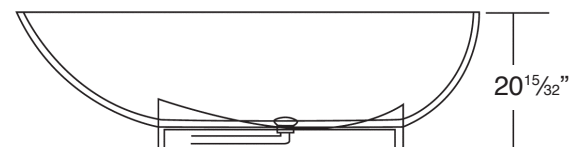

STUDIO

by TRANSOLID

71⁵/₈" x 36¹/₄" SHEA Freestanding Bathtub SSH7236

FEATURES

- 71²¹/₃₂" x 36⁷/₃₂" x 20¹⁵/₃₂" freestanding bathtub.
- Transolid® resin stone is a composite of modified acrylic and natural stone.
- Center drain location. Spring-loaded chrome finish bottom drain included.
- Built-in overflow.
- 10 Year Limited Residential Warranty
3 Year Commercial Warranty

COLOR

- 01 White

FINISH

- (V) velvet

OPTION

- TD10 Bathtub drain with overflow in decorative finishes: BN, PN, ORB, VB, MB, WH finishes. See back for information.

BATHTUBS

Specified Model

Model	SSH7236
Dimensions	L71 ²¹ / ₃₂ " x W36 ⁷ / ₃₂ " x H20 ¹⁵ / ₃₂ "
Drain Outlet	Center
Water Capacity	70 gallons
Cubic Feet	43.50
Item Weight	368 lbs.
Shipping Weight	478 lbs.
Material	Resin Stone
Installation	freestanding, floor mounted
Required	floor or wall mount faucet not supplied