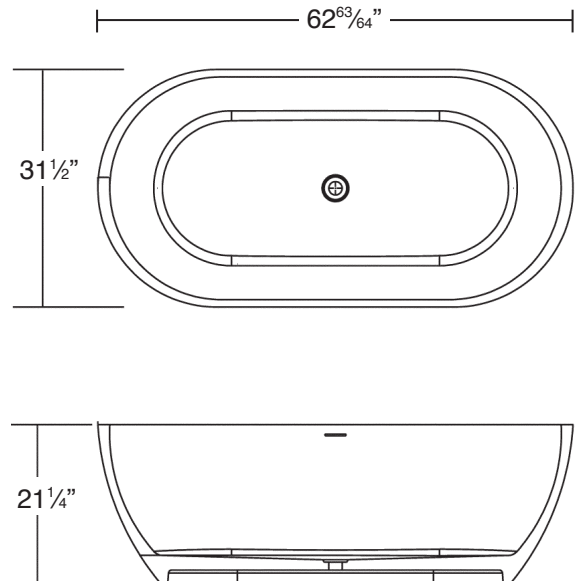

## 63" x 31½" SHERWOOD Freestanding Bathtub SSW6331

BATH TUBS

### FEATURES

- 62<sup>63</sup>/<sub>64</sub>" x 31<sup>1</sup>/<sub>2</sub>" x 21<sup>1</sup>/<sub>4</sub>" freestanding bathtub.
- Transolid® resin stone is a composite of modified acrylic and natural stone.
- Center drain location. Spring-loaded chrome finish bottom drain included.
- Built-in overflow.
- 10 Year Limited Residential Warranty  
3 Year Commercial Warranty

### Specified Model

Model	SSW6331
Dimensions	L62 <sup>63</sup> / <sub>64</sub> " x W31 <sup>1</sup> / <sub>2</sub> " x H21 <sup>1</sup> / <sub>4</sub> "
Drain Outlet	Center
Water Capacity	82 gallons
Cubic Feet	34.02
Item Weight	353 lbs.
Shipping Weight	463 lbs.
Material	Resin Stone
Installation	freestanding, floor mounted
Required	floor or wall mount faucet not supplied