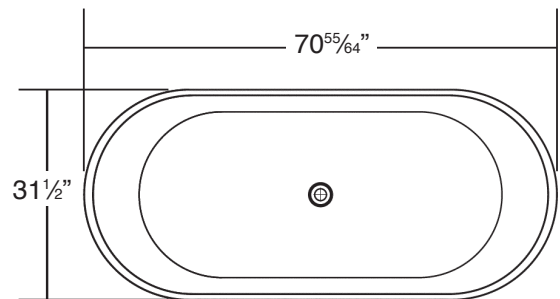

STUDIO

by TRANSOLID

71" x 31½" SHERWOOD GRANDE Freestanding Bathtub SSW7131

BATHTUBS

FEATURES

- 70⁵⁵/₆₄" x 31¹/₂" x 21¹/₄" freestanding bathtub.
- Transolid® resin stone is a composite of modified acrylic and natural stone.
- Center drain location. Spring-loaded chrome finish bottom drain included.
- Built-in overflow.
- 10 Year Limited Residential Warranty
3 Year Commercial Warranty

COLOR

- 01 White

FINISH

- (V) velvet

OPTION

- TD10 Bathtub drain with overflow in decorative finishes: BN, PN, ORB, VB, MB, WH finishes. See back for information.

Specified Model

Model	SSW7131
Dimensions	L70 ⁵⁵ / ₆₄ " x W31 ¹ / ₂ " x H21 ¹ / ₄ "
Drain Outlet	Center
Water Capacity	96 gallons
Cubic Feet	38.03
Item Weight	419 lbs.
Shipping Weight	529 lbs.
Material	Resin Stone
Installation	freestanding, floor mounted
Required	floor or wall mount faucet not supplied