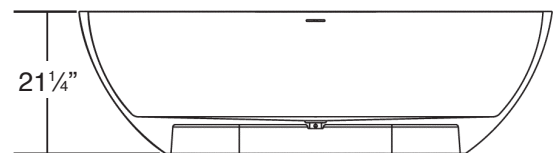

STUDIO

by TRANSOLID

71" x 31½" SHERWOOD GRANDE Freestanding Bathtub SSW7131

BATHTUBS

FEATURES

- 70⁵⁵/₆₄" x 31¹/₂" x 21¹/₄" freestanding bathtub.
- Transolid® resin stone is a composite of modified acrylic and natural stone.
- Center drain location. Spring-loaded chrome finish bottom drain included.
- Built-in overflow.
- 10 Year Limited Residential Warranty
3 Year Commercial Warranty

COLOR

- 01 White

FINISH

- (V) velvet

OPTION

- TD10 Bathtub drain with overflow in decorative finishes: BN, PN, ORB, VB, MB, WH finishes. See back for information.

Specified Model

Model	SSW7131
Dimensions	L70 ⁵⁵ / ₆₄ " x W31 ¹ / ₂ " x H21 ¹ / ₄ "
Drain Outlet	Center
Water Capacity	96 gallons
Cubic Feet	38.03
Item Weight	419 lbs.
Shipping Weight	529 lbs.
Material	Resin Stone
Installation	freestanding, floor mounted
Required	floor or wall mount faucet not supplied